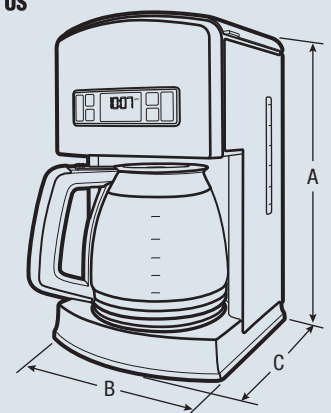

Water Filtration System
Filters water for better-tasting coffee.

Exterior

Exterior Finish	Brushed Stainless Steel
Handle Design	Ergonomic

Specifications

Watts @ 120 Volts	1,100
-------------------	-------

Product Dimensions

A-Height	13-3/4"
B-Width	8"
C-Depth	7-1/2"

Accessories information available on the web at frigidaire.com

Specifications subject to change.
Printed in the U.S.A.

FRIGIDAIRE

USA • 10200 David Taylor Drive • Charlotte, NC 28262 • 1-800-FRIGIDAIRE • frigidaire.com
CANADA • 5855 Terry Fox Way • Mississauga, ON L5V 3E4 • 1-800-265-8352 • frigidaire.ca
FPDC12D7M 09/11