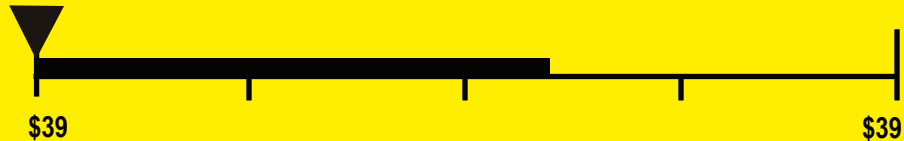

U.S. Government

Federal law prohibits removal of this label before consumer purchase.

ENERGYGUIDE

Refrigerator-Freezer
• Manual Defrost

Avanti Products
Models: RA754WT /
RA755PST
Capacity: 7.5 Cubic Feet

Estimated Yearly Operating Cost

\$34

Cost Range of Similar Models

311 kWh

Estimated Yearly Electricity Use

Your cost will depend on your utility rates and use.

- † Cost range based only on models of similar capacity with similar features.
- † Estimated operating cost based on a 2007 national average electricity cost of 10.65 cents per kWh.
- † For more information, visit www.ftc.gov/appliances.