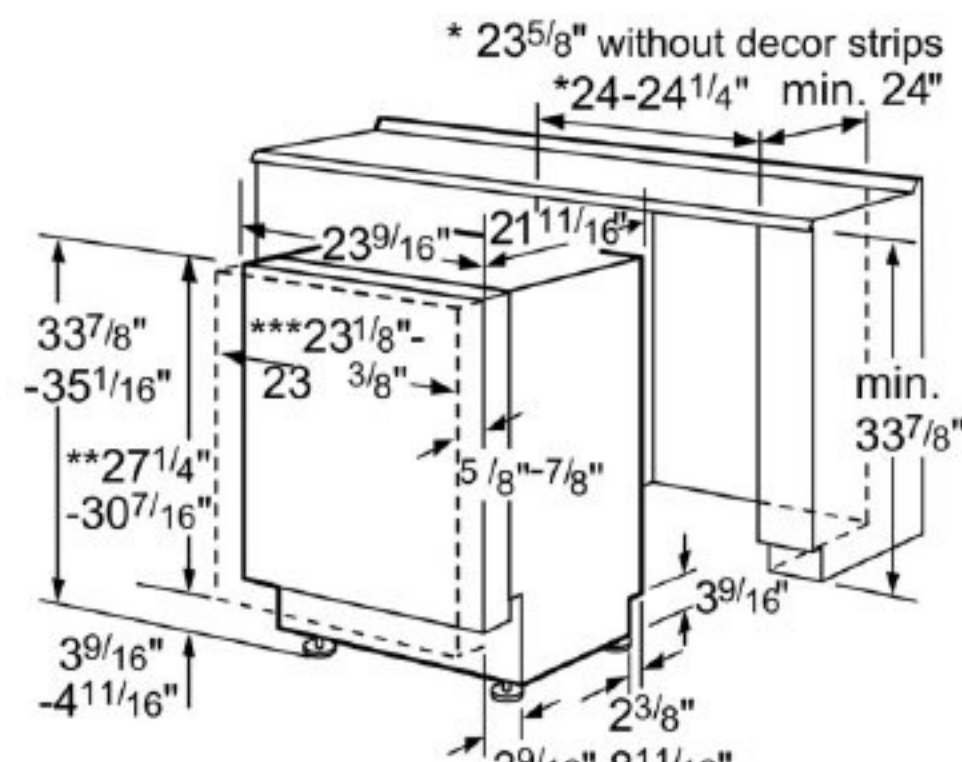

Consumption and connection features

UPC code : 825225899303
Panel ready : Yes
Silence level (dBA) : 44
Watts (W) : 1400
Current (A) : 12
Volts (V) : 120
Frequency (Hz) : 60
Energy Consumption (kWh/yr) : 234
Energy Star® qualified : Yes
NSF certified : Yes
Plug type : Fixed connection
Length outlet hose (in) : 90 1/2
Required cutout size (HxWxD) (in) : 33 7/8" x 24" x 24"
Product packaging dimensions (HxWxD) (in) : 35 7/8" x 26 7/8" x 26"
Net weight (lbs) : 87
Gross weight (lbs) : 96
Adjustable feet : Yes
Tub material : Stainless steel
Tub type : TallTub
ADA Compliant : No
Number of place settings : 14

24" Panel Ready Dishwasher
800 Series
SHV68R53UC

** measured from the bottom edge of the countertop panel thickness recommended 20 mm panel weight 9-18 lb

*** 610 wide panel may be used depending on cabinet design measurements in mm