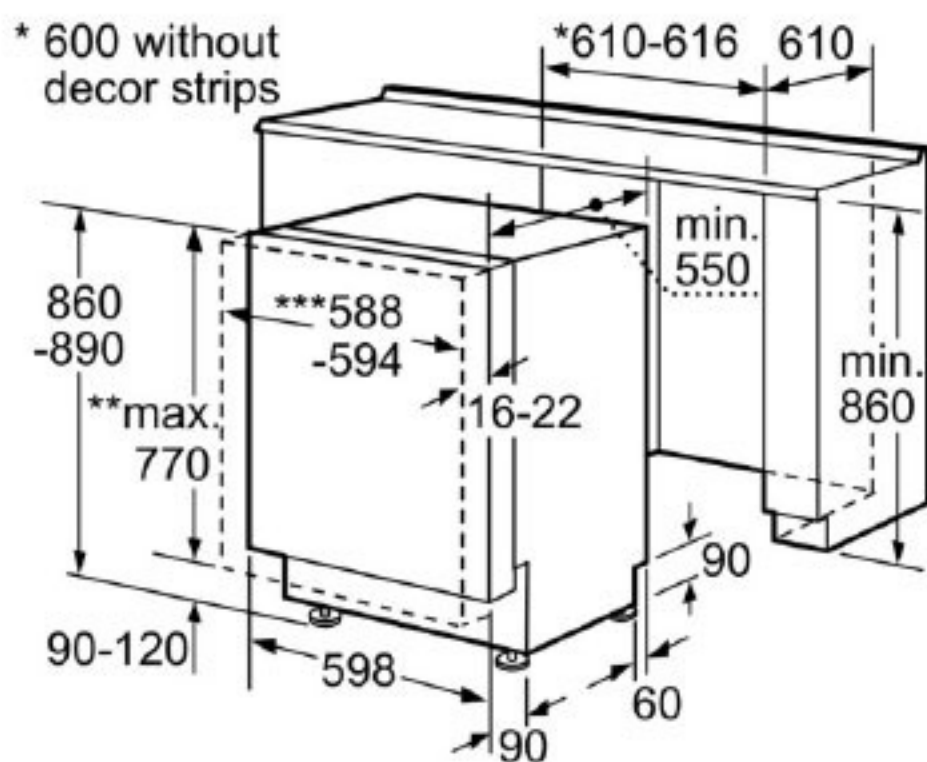

Alternative colors available

Technical Data

Product Features

Leak Protection System : Aqua Stop
ChildLock : No
Water softener : No
Upper Rack : 800
Adjustable upper rack : Rackmatic 3-stage
Upper rack cup shelf : 3
Lower Rack : 800
3rd Rack : no
Silverware basket : Standard
Optional accessories : SGZ1005UC, SGZ1006UC, SGZ1007UC, SGZ1010UC, SGZ1052UC, SGZPC001UC, SMZ5002UC

Consumption and connection features

UPC code : 825225899303
Panel ready : Yes
Silence level (dBA) : 44
Watts (W) : 1400
Current (A) : 12
Volts (V) : 120
Frequency (Hz) : 60
Energy Consumption (kWh/yr) : 234
Energy Star® qualified : Yes
NSF certified : Yes
Plug type : Fixed connection
Length outlet hose (in) : 90 1/2
Required cutout size (HxWxD) (in) : 33 7/8" x 24" x 24"
Product packaging dimensions (HxWxD) (in) : 35 7/8" x 26 7/8" x 26"
Net weight (lbs) : 87
Gross weight (lbs) : 96
Adjustable feet : Yes
Tub material : Stainless steel
Tub type : TallTub
ADA Compliant : No
Number of place settings : 14

24" Panel Ready Dishwasher
800 Series
SHV68R53UC

** measured from the bottom edge of the countertop panel thickness recommended 20 mm panel weight 9-18 lb

*** 610 wide panel may be used depending on cabinet design measurements in mm