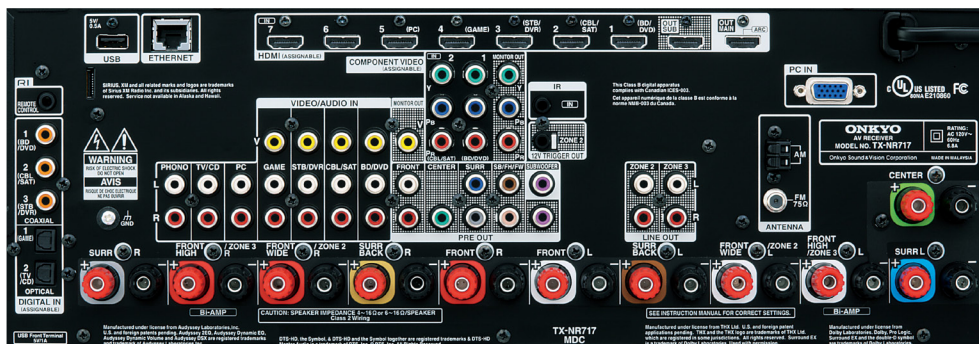

Power Output	110 W/Ch (8 Ohms, 20 Hz–20 kHz, 0.08% THD, 2 Channels Driven, FTC)
Front L/R	120 W/Ch (8 Ohms, 1 kHz, 0.7% THD, 2 Channels Driven, FTC)
Center	125 W/Ch (6 Ohms, 1 kHz, 0.7% THD, 2 Channels Driven, FTC)
Surround L/R	110 W/Ch (8 Ohms, 20 Hz–20 kHz, 0.08% THD, 2 Channels Driven, FTC)
Surround Back L/R, Front High/Wide L/R, or Zone 2/3 L/R	120 W/Ch (8 Ohms, 1 kHz, 0.7% THD, 2 Channels Driven, FTC)
Surround Back L/R, Front High/Wide L/R, or Zone 2/3 L/R	125 W/Ch (6 Ohms, 1 kHz, 0.7% THD, 2 Channels Driven, FTC)
Dynamic Power	250 W (3 Ohms, Front)
	220 W (4 Ohms, Front)
	130 W (8 Ohms, Front)
THD+N (Total Harmonic Distortion + Noise)	0.08% (20 Hz–20 kHz, Rated Power)
Damping Factor	60 (Front, 1 kHz, 8 Ohms)
Input Sensitivity and Impedance	200 mV/47 k-ohms (Line)
	2.5 mV/47 k-ohms (Phono MM)
Rated RCA Output Level and Impedance	200 mV/470 Ohms (Line Out)
Maximum RCA Output Level and Impedance	4.6 V/470 Ohms (Line Out)
Phono Overload	70 mV (MM, 1 kHz, 0.5%)
Frequency Response	5 Hz–100 kHz/±1 dB, -3 dB (DSP Bypass)
Tone Control	±10 dB, 50 Hz (Bass)
	±10 dB, 20 kHz (Treble)
Signal-to-Noise Ratio	106 dB (Line, IHF-A)
	80 dB (Phono MM, IHF-A)
Speaker Impedance	4 Ohms–16 Ohms or 6 Ohms–16 Ohms
Video Section	
Input Sensitivity/Output Level and Impedance	
Video	1.0 Vp–p/75 Ohms (Component Y)
	0.7 Vp–p/75 Ohms (Component Pb/Cb, Pr/Cr)
	1.0 Vp–p/75 Ohms (Composite)
Component Video Frequency Response	5 Hz–100 MHz/±0 dB, -3 dB
Tuner Section	
Tuning Frequency Range	
FM	87.5 MHz–107.8 MHz
AM	530 kHz–1,710 kHz
FM/AM Preset Memory	40 Stations
General	
Power Supply	AC 120V~, 60 Hz
Power Consumption	6.8 A
Standby Power Consumption	0.1 W
Dimensions (W x H x D)	17 1/8" x 6 7/8" x 14 1/16" (435 x 174 x 379 mm)
Weight	26.7 lbs. (12.1 kg)
CARTON	
Dimensions (W x H x D)	22 7/16" x 11 3/4" x 18 7/16" (570 x 298 x 469 mm)
Weight	33.1 lbs. (15.0 kg)
UPC CODE	
(B)	751398010538
Supplied Accessories	
	• Indoor FM Antenna • AM Loop Antenna • Speaker Cable Labels
	• Speaker Set-Up Microphone • Instruction Manual
	• Quick Start Guide • Remote Controller • AA (R6) Batteries x 2