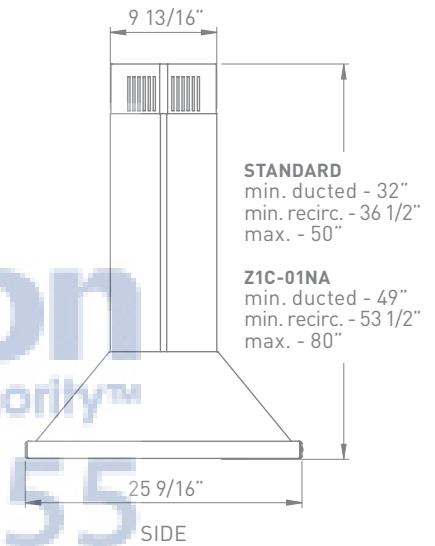

MODEL	SIZE	INTERNAL BLOWER		IN-LINE/EXTERNAL	
		Min.-Max. CFM	Min.-Max. Sones	Min.-Max. CFM	Min.-Max. Sones
ZNA-M90BS	36"	250 - 715	0.8 - 5.8	NA	NA
ZNA-E42BS	42"	250 - 715	0.8 - 5.8	NA	NA

All Next Generation Europa range hoods are equipped with DCBL Suppression™ technology, including Bloom™ HD LED light bulbs. To learn more, visit us at zephyronline.com.

NAPOLI ISLAND | NEXT GENERATION EUROPA

SIZE	
ZNA-M90BS	36"
ZNA-E42BS	42"
PERFORMANCE	
INTERNAL, MIN.-MAX. BLOWER CFM	250 - 715
INTERNAL, MIN.-MAX. SONES	0.8 - 5.8
COLOR	
STAINLESS STEEL	SS
FEATURES	
CONTROLS	Electronic LCD
SPEED LEVELS	5 + Burst
AUTO DELAY-OFF	Yes
LIGHTING	Bloom LED 3W x 4
DUAL LEVEL LIGHTING	Yes
FILTERS	Aluminum Mesh
RECIRCULATING OPTION	Yes
EXTENSION DUCT COVER OPTION	Yes, Up to 12' Ceiling
DUCT SPECIFICATIONS	
VERTICAL - INTERNAL	8"
HORIZONTAL - INTERNAL	NA
AC INPUT	120V - 60Hz
AC POWER	Max. 215W at 3.5A
OPTIONAL ACCESSORIES	
RECIRCULATING KIT	ZRC-00NA
EXTENSION DUCT COVER	Z1C-01NA
MOUNTING HEIGHT*	26" - 34"