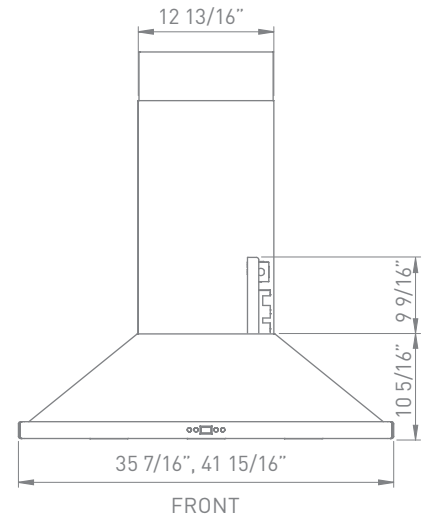

MODEL	SIZE	INTERNAL BLOWER		IN-LINE/EXTERNAL	
		Min.-Max. CFM	Min.-Max. Sones	Min.-Max. CFM	Min.-Max. Sones
ZNA-M90BS	36"	250 - 715	0.8 - 5.8	NA	NA
ZNA-E42BS	42"	250 - 715	0.8 - 5.8	NA	NA

All Next Generation Europa range hoods are equipped with DCBL Suppression™ technology, including Bloom™ HD LED light bulbs. To learn more, visit us at zephyronline.com.

NAPOLI ISLAND | NEXT GENERATION EUROPA

SIZE	
ZNA-M90BS	36"
ZNA-E42BS	42"
PERFORMANCE	
INTERNAL, MIN.-MAX. BLOWER CFM	250 - 715
INTERNAL, MIN.-MAX. SONES	0.8 - 5.8
COLOR	
STAINLESS STEEL	SS
FEATURES	
CONTROLS	Electronic LCD
SPEED LEVELS	5 + Burst
AUTO DELAY-OFF	Yes
LIGHTING	Bloom LED 3W x 4
DUAL LEVEL LIGHTING	Yes
FILTERS	Aluminum Mesh
RECIRCULATING OPTION	Yes
EXTENSION DUCT COVER OPTION	Yes, Up to 12' Ceiling
DUCT SPECIFICATIONS	
VERTICAL - INTERNAL	8"
HORIZONTAL - INTERNAL	NA
AC INPUT	120V - 60Hz
AC POWER	Max. 215W at 3.5A
OPTIONAL ACCESSORIES	
RECIRCULATING KIT	ZRC-00NA
EXTENSION DUCT COVER	Z1C-01NA
MOUNTING HEIGHT*	26" - 34"