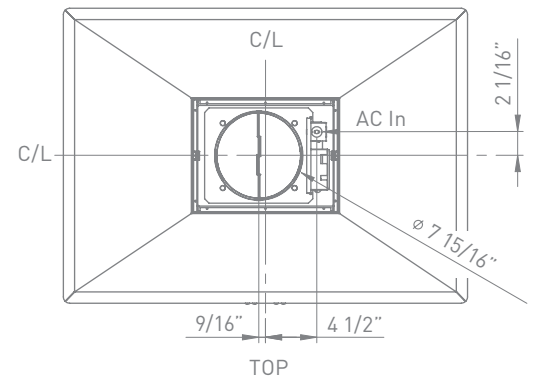

MODEL	SIZE	INTERNAL BLOWER		IN-LINE/EXTERNAL	
		Min.-Max. CFM	Min.-Max. Sones	Min.-Max. CFM	Min.-Max. Sones
ZNA-M90BS	36"	250 - 715	0.8 - 5.8	NA	NA
ZNA-E42BS	42"	250 - 715	0.8 - 5.8	NA	NA

All Next Generation Europa range hoods are equipped with DCBL Suppression™ technology, including Bloom™ HD LED light bulbs. To learn more, visit us at zephyronline.com.

NAPOLI ISLAND | NEXT GENERATION EUROPA

SIZE	
ZNA-M90BS	36"
ZNA-E42BS	42"
PERFORMANCE	
INTERNAL, MIN.-MAX. BLOWER CFM	250 - 715
INTERNAL, MIN.-MAX. SONES	0.8 - 5.8
COLOR	
STAINLESS STEEL	SS
FEATURES	
CONTROLS	Electronic LCD
SPEED LEVELS	5 + Burst
AUTO DELAY-OFF	Yes
LIGHTING	Bloom LED 3W x 4
DUAL LEVEL LIGHTING	Yes
FILTERS	Aluminum Mesh
RECIRCULATING OPTION	Yes
EXTENSION DUCT COVER OPTION	Yes, Up to 12' Ceiling
DUCT SPECIFICATIONS	
VERTICAL - INTERNAL	8"
HORIZONTAL - INTERNAL	NA
AC INPUT	120V - 60Hz
AC POWER	Max. 215W at 3.5A
OPTIONAL ACCESSORIES	
RECIRCULATING KIT	ZRC-00NA
EXTENSION DUCT COVER	Z1C-01NA
MOUNTING HEIGHT*	26" - 34"