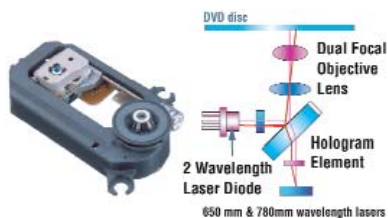

Key Technology

MP3 Playback

Playing MP3 Music on a Sony DVD player is easy. Just insert an MP3 encoded disc and press MENU. A blue screen pops up to display your folders. Scroll down the list using the remote or front panel cursor control to select the folder you want. The green files screen pops up to show the files in the selected folder. Select the file you want to hear and you're done. Finding music couldn't be easier.

Easy Setup

Setup can be confusing and time consuming—but not with Sony's Quick Setup. As soon as you connect your DVD player, the Quick Setup screen appears ready to guide you through the process, step by step, screen by screen.

You'll make the right configuration and connections in no time. Smart!

Precision Drive™ 2 System

Past generations of Precision Drive technology were only able to compensate for warped discs by moving the entire optical block, which took more time and limited the amount of correction possible.

Sony's new Precision Drive™ 2 system simplifies the process by moving the lens—instead of the entire optical block—for faster and more accurate error correction.

Specifications

Specifications

Video

- Precision Drive™ System (2 Laser Assembly)
- Video Horizontal Resolution: >500 TV Lines
- Digital Output (kHz/Bit): 48 kHz / 16 Bit

Audio

- Audio Frequency Response (DVD, 96 kHz PCM): 2-44,000Hz, ± 1.0 dB
- Audio Frequency Response (DVD, 48 kHz PCM): 2-44,000Hz, ± 0.5 dB
- Audio Signal-to-Noise Ratio: > 115 dB
- Audio Dynamic Range: > 103 dB (DVD); > 99 dB (CD)
- Harmonic Distortion: <0.003%

Connections

Video Outputs

- S-Video Output x 1
- Composite Video Output x 1
- Coaxial Digital Output x 1

Audio Outputs

- Analog Audio Output x 1

General

- Power Requirements: AC120V, 60 Hz
- Power Consumption (In Operation): 12W

Accessories

Supplied Accessories

- Instruction Manual
- RMT-D148A Remote Control
- AV Cable
- AA Battery x 2

Weights & Measures

- Approx. Dimensions (w/h/d): 11.2" x 9.7" x 14.4" (284 x 247 x 366 mm)
- Approx. Weight: 6.6 lbs. (3 kg)

UPC Code

- 027242606456