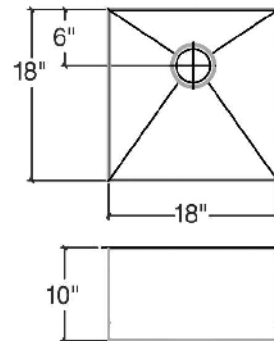

PRODUCT SPECIFICATIONS:

Sink type to be undermount single bowl. Sink to be handcrafted from a single sheet of 16 ga stainless steel having 18/10 chrome/nickel content and a no.4 brushed finish. Sink to feature bowl bottom grooves, center-back Ø3 1/2" drain placement and sound insulation pads. Sink overall dimensions to be 19" left-to-right and 19 1/2" front to back. Bowl dimensions to be 18" left-to-right and 18" front to back. Sink to feature 0mm radius corners. Sink to be Julien UrbanEdge® collection model no. 3627 with bowl depth of 10".

PROJECT/JOB INFORMATION:

Project/Job name: _____
Specifier: _____
Contractor: _____

SINK DIMENSIONS:

Model	Overall	Bowl (s)	Depth	Recommended Cabinet size
3627	19 x 19 1/2	18 x 18	10	24

- All dimensions are in inches
- Cutout template supplied with every sink and available on our web site