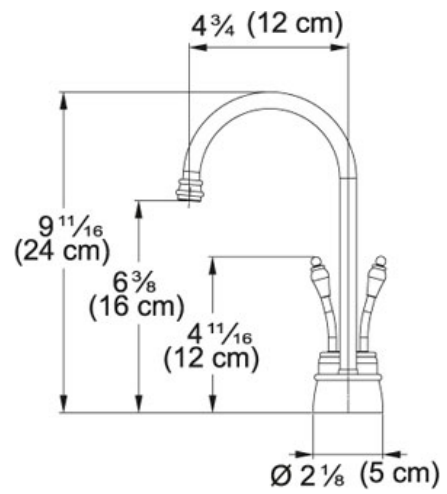

SPECIFICATION SHEET

PRODUCT FAMILY: POINT OF USE AND FILTRATION FINISH: SATIN NICKEL SERIES: HOT AND FILTERED COLD WATER DISPENSER MODEL: LB4280

Product Information

Article Number	120.0175.327
Version	Hot & Filtered Cold Water Dispenser

Suggested Products

119.0066.616

133.0178.203

133.0178.204

133.0178.205

133.0178.206