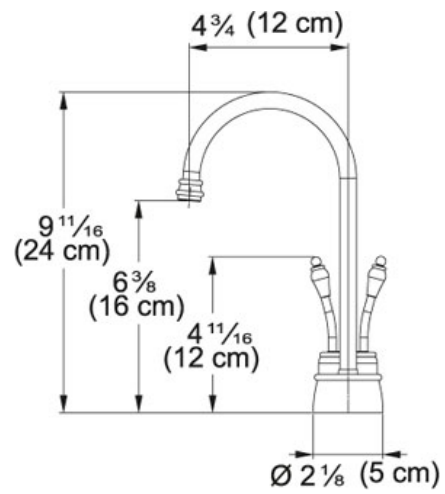

# SPECIFICATION SHEET

PRODUCT FAMILY: POINT OF USE AND FILTRATION FINISH: POLISHED CHROME SERIES: HOT AND FILTERED COLD  
WATER DISPENSER MODEL: LB4200

## Product Information

Article Number	120.0175.322
US Part Number	LB4200
Version	Hot & Filtered Cold Water Dispenser

Suggested Products

119.0066.616

133.0178.203

133.0178.204

133.0178.205

133.0178.206