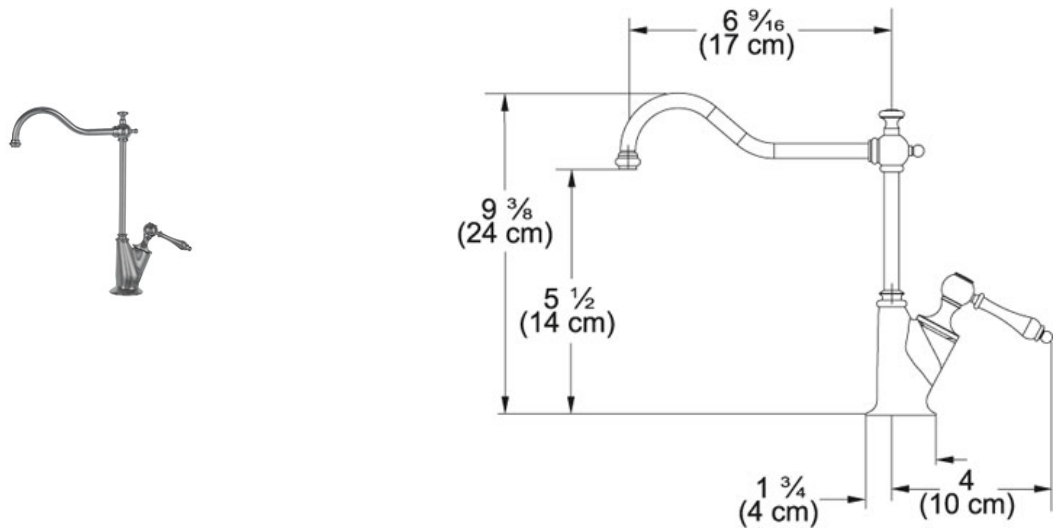

SPECIFICATION SHEET

PRODUCT FAMILY: POINT OF USE AND FILTRATION FINISH: SATIN NICKEL SERIES: COLD WATER ONLY MODEL: DW280

Product Information

Article Number	120.0175.295
US Part Number	DW280
Version	Cold Water Dispenser