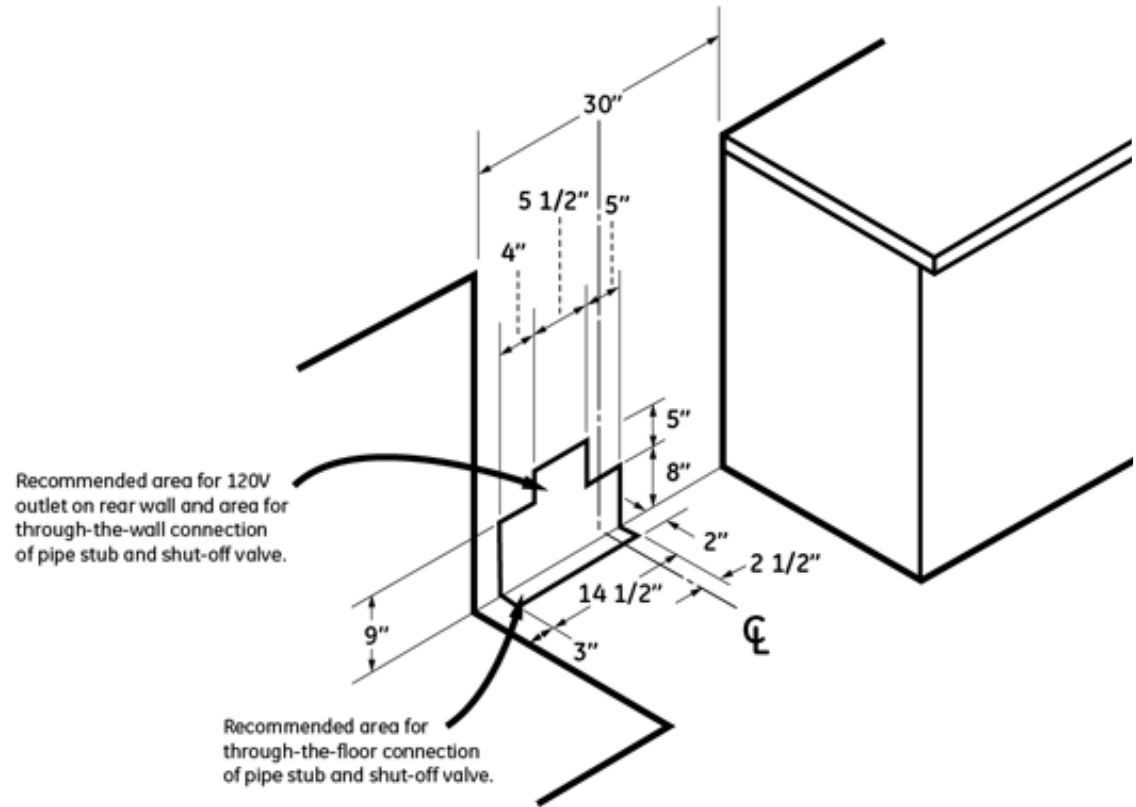

PGB910SET

GE Profile™ 30" Free-Standing Self-Clean Gas Range

Dimensions and Installation Information (in inches)

*Note: Dimension from the wall to the front of the closed door handle is 29-3/4". Depth to front edge of cooktop 25-1/4".

Electrical Rating: 120V, 60Hz, 9A

Installation Information: Before installing, consult installation instructions packed with product for current dimensional data.

For answers to your Monogram,® GE Profile™ or GE® appliance questions, visit our website at geappliances.com or call GE Answer Center® service, 800.626.2000.

imagination at work

Specification Created 4/11

230540