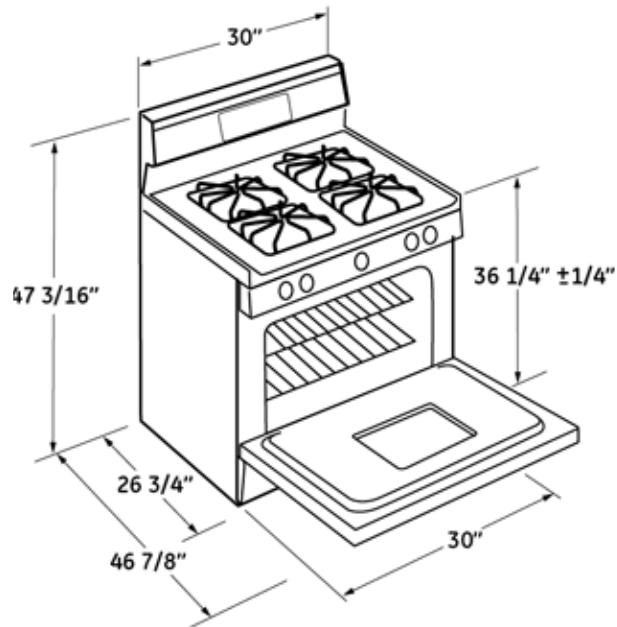

PGB910SET

GE Profile™ 30" Free-Standing Self-Clean Gas Range

Dimensions and Installation Information (in inches)

*Note: Dimension from the wall to the front of the closed door handle is 29-3/4". Depth to front edge of cooktop 25-1/4".

Electrical Rating: 120V, 60Hz, 9A

Installation Information: Before installing, consult installation instructions packed with product for current dimensional data.

For answers to your Monogram,® GE Profile™ or GE® appliance questions, visit our website at geappliances.com or call GE Answer Center® service, 800.626.2000.

imagination at work

Specification Created 4/11

230540