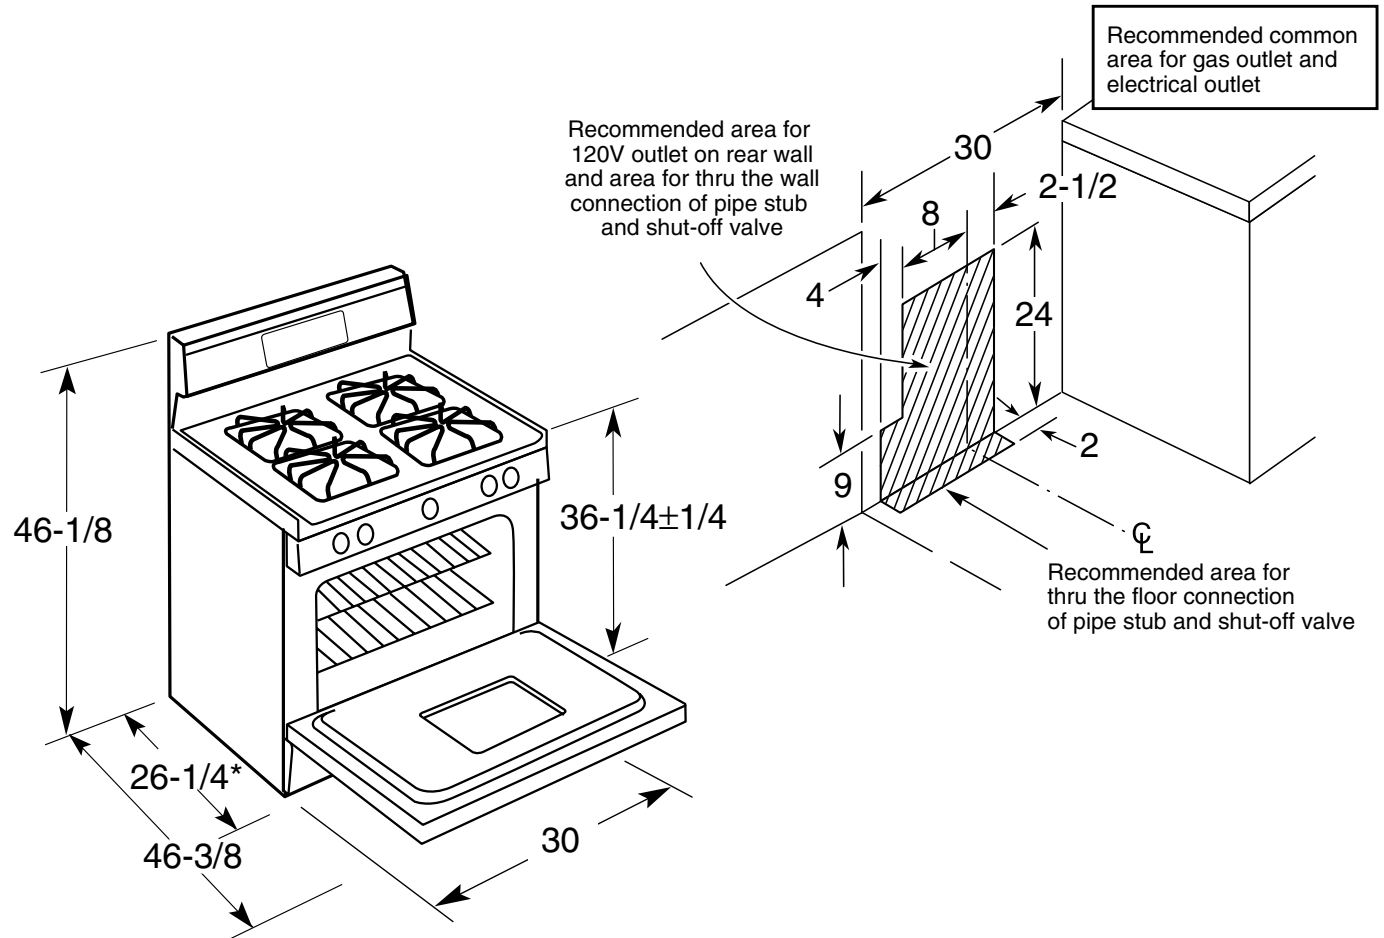

JGBP28DEM

GE® 30" Free-Standing Self-Clean Gas Range

Dimensions and Installation Information (in inches)

Optional Gas Range Accessory Drip Pans for Sealed and Standard Burner Models

(Available at additional cost)

To order these accessory drip pans, call toll-free 800-626-2002

Gas Self-Clean Range Anti-Tip Bracket (Part No. 205C1714P001)

Electrical Rating: 120V, 60Hz, 5A

Installation Information: Before installing, consult installation instructions packed with product for current dimensional data.

*Dimension from wall to front of closed door handle is 29".

For answers to your Monogram®, GE Profile™ or GE® appliance questions, visit our website at ge.com or call GE Answer Center® service, 800.626.2000.

imagination at work

Specification Revised 6/07

330587