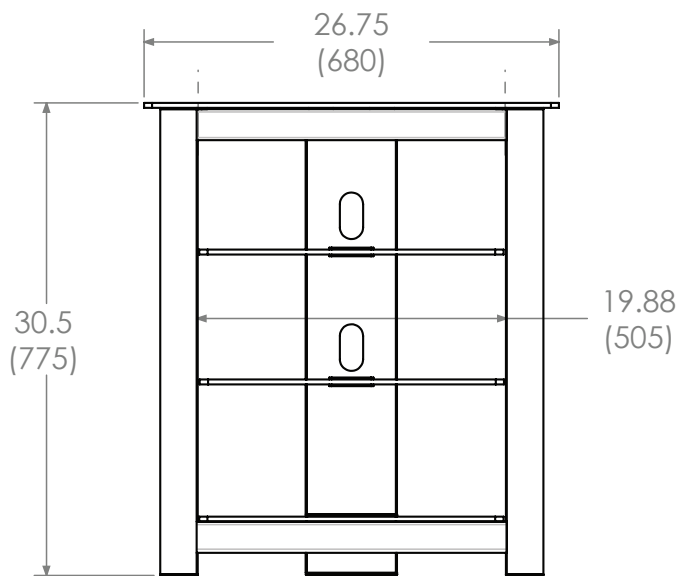

Elements AT

inches (mm)