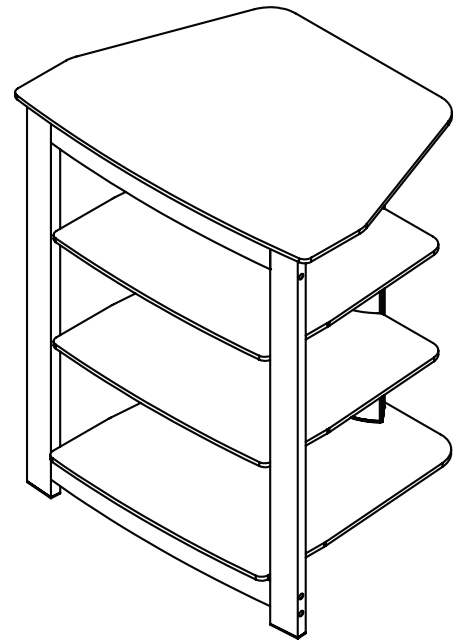

Elements AT

inches (mm)