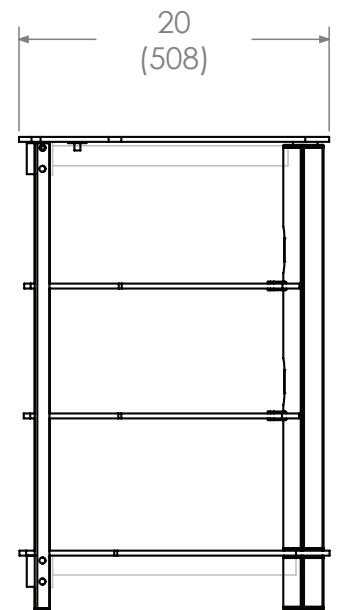

Elements AT

inches (mm)