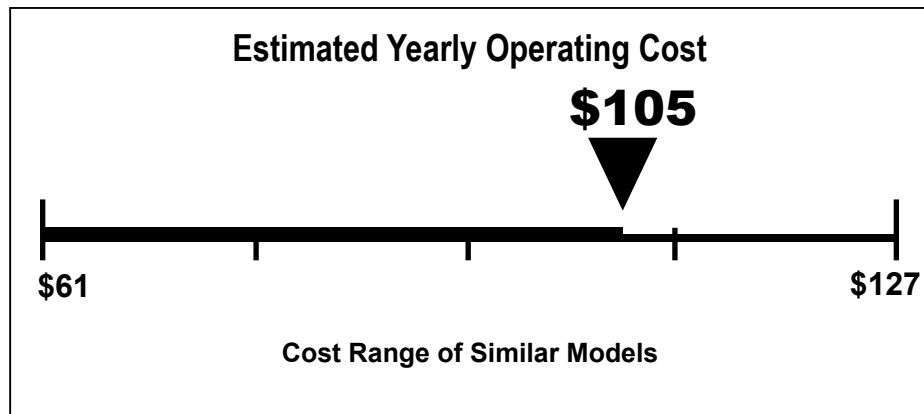

U.S. Government Federal Law prohibits removal of this label before consumer purchase.

ENERGYGUIDE

Room Air Conditioner
Without Reverse Cycle
Without Louvered Sides

LG Electronics U.S.A., Inc. (LG)
Model LT123HNR
Capacity : 11,500 BTUs

8.8
Energy Efficiency Ratio

Your cost will depend on your utility rates and use.

- Cost range based only on models of similar capacity without reverse cycle and with louvered sides.
- Estimated operating cost based on a 2007 national average electricity cost of 10.65 cents per kWh.
- For more information, visit www.ftc.gov/appliances.