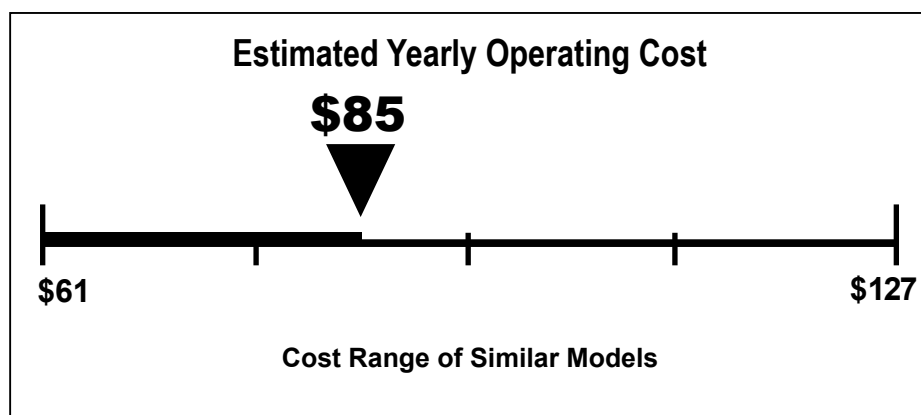

U.S. Government

Federal Law prohibits removal of this label before consumer purchase.

ENERGYGUIDE

Room Air Conditioner
Without Reverse Cycle
Without Louvered Sides

LG Electronics U.S.A., Inc. (LG)
Model LT103HNR
Capacity : 10,000BTUs

9.4
Energy Efficiency Ratio

Your cost will depend on your utility rates and use.

- Cost range based only on models of similar capacity without reverse cycle and with louvered sides.
- Estimated operating cost based on a 2007 national average electricity cost of 10.65 cents per kWh.
- For more information, visit www.ftc.gov/appliances.