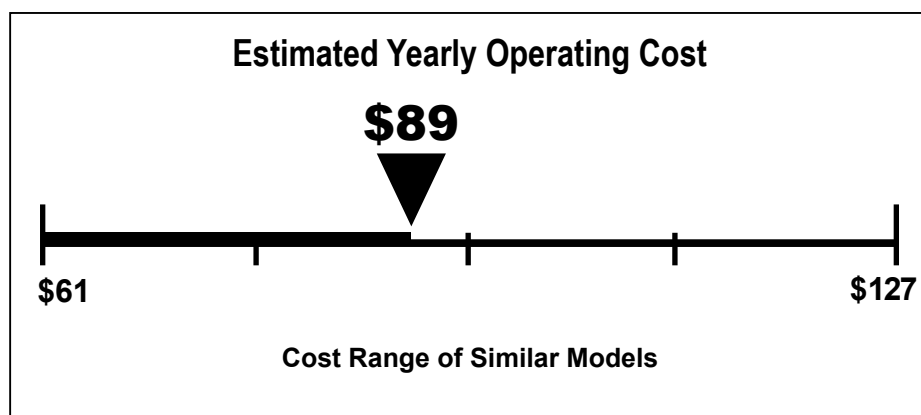

U.S. Government Federal Law prohibits removal of this label before consumer purchase.

ENERGYGUIDE

Room Air Conditioner
Without Reverse Cycle
Without Louvered Sides

LG Electronics U.S.A., Inc. (LG)
Model LT101CNR
Capacity : 9,800 BTUs

8.8
Energy Efficiency Ratio

Your cost will depend on your utility rates and use.

- Cost range based only on models of similar capacity without reverse cycle and with louvered sides.
- Estimated operating cost based on a 2007 national average electricity cost of 10.65 cents per kWh.
- For more information, visit www.ftc.gov/appliances.