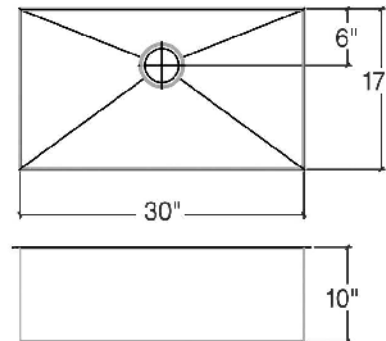

PRODUCT SPECIFICATIONS:

Sink type to be undermount single bowl. Sink to be handcrafted from a single sheet of 16 ga stainless steel having 18/10 chrome/nickel content and a no.4 brushed finish. Sink to feature bowl bottom grooves, center-back Ø3 1/2" drain placement and sound insulation pads. Sink overall dimensions to be 31" left-to-right and 18 1/2" front to back. Bowl dimensions to be 30" left-to-right and 17" front to back. Sink to feature 29mm radius corners. Sink to be Julien Classic™ collection model no. 3235 with bowl depth of 10".

PROJECT/JOB INFORMATION:

Project/Job name: _____
Specifier: _____
Contractor: _____

SINK DIMENSIONS:

Model	Overall	Bowl (s)	Depth	Recommended Cabinet size
3235	31 x 18 1/2	30 x 17	10	36

- All dimensions are in inches
- Cutout template supplied with every sink and available on our web site