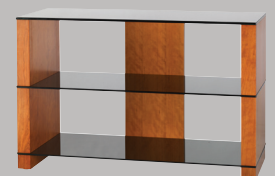

Product Information Sheet

Moda
COLLECTION
by omnimount

Morello 50

With unique and contemporary designs, the Moda Collection of home theater furniture strikes an ideal balance of aesthetics and functionality. Each piece in the collection - which includes everything from tables to wall furniture - is designed with ample space for components and cable management with an emphasis on high design. With a harmonic blend of real wood veneer and glass, the Morello Series certainly bridges the gap between traditional and contemporary. These elegantly refined pieces are sure to complement today's home theater environments.

The Morello 50 furniture table has an open area design, providing a clean, unobstructed view to showcase multiple audio and video accessories in style.

The Morello Series

Morello 50

Morello 40

A/V cables tuck neatly out of sight with the help of integrated cable clips

SPECIFICATIONS

- Accommodates up to 55" flat panels and 50" DLPs
- Top shelf supports up to 125 lbs (56.7 kg)
- Component shelf supports up to 80 lbs (36.3 kg)
- Dimensions: 50" w x 17.3" h x 15.5" d (1270mm x 439mm x 394mm)
- Warranty: 5 years
- Color: Cherry with black glass and Dark with black glass

SPECIFICATIONS

- Accommodates up to 55" flat panels and 50" DLPs
- Top shelf supports up to 125 lbs (56.7 kg)
- Component shelf supports up to 80 lbs (36.3 kg)
- Dimensions: 50"w x 17.3"h x 15.5"d (1270mm x 439mm x 394mm)
- Warranty: 5 years
- Color: Cherry with black glass and Dark with black glass