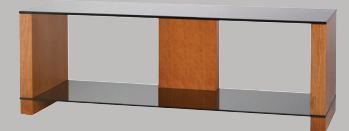

Product Information Sheet

Moda
COLLECTION
by omnimount

Morello 50

With unique and contemporary designs, the Moda Collection of home theater furniture strikes an ideal balance of aesthetics and functionality. Each piece in the collection - which includes everything from tables to wall furniture - is designed with ample space for components and cable management with an emphasis on high design. With a harmonic blend of real wood veneer and glass, the Morello Series certainly bridges the gap between traditional and contemporary. These elegantly refined pieces are sure to complement today's home theater environments.

The Morello 50 furniture table has an open area design, providing a clean, unobstructed view to showcase multiple audio and video accessories in style.

The Morello Series

Morello 50

Morello 40

A/V cables tuck neatly out of sight with the help of integrated cable clips

SPECIFICATIONS

- Accommodates up to 55" flat panels and 50" DLPs
- Top shelf supports up to 125 lbs (56.7 kg)
- Component shelf supports up to 80 lbs (36.3 kg)
- Dimensions: 50" w x 17.3" h x 15.5" d (1270mm x 439mm x 394mm)
- Warranty: 5 years
- Color: Cherry with black glass and Dark with black glass

SPECIFICATIONS

- Accommodates up to 55" flat panels and 50" DLPs
- Top shelf supports up to 125 lbs (56.7 kg)
- Component shelf supports up to 80 lbs (36.3 kg)
- Dimensions: 50"w x 17.3"h x 15.5"d (1270mm x 439mm x 394mm)
- Warranty: 5 years
- Color: Cherry with black glass and Dark with black glass