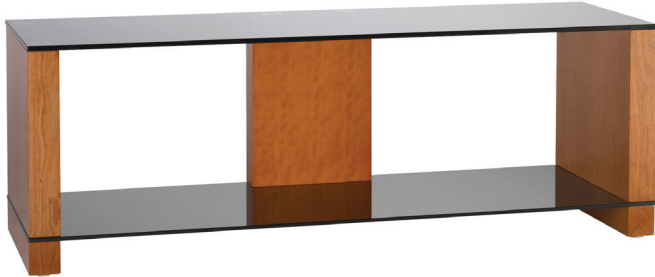

Morello 50

BENEFITS

- Contemporary style furniture balanced with the warmth of wood
- Open area, 2-shelf design accommodates multiple components
- Neatly route and organize wires with integrated cable management clips
- Rubberized feet protect floors
- Easy to assemble

SPECIFICATIONS

- Accommodates up to 55" flat panels and 50" DLPs
- Top shelf supports up to 125 lbs (56.7 kg)
- Component shelf supports up to 80 lbs (36.3 kg)
- Dimensions: 50"w x 17.3"h x 15.5"d (1270mm x 439mm x 394mm)
- Warranty: 5 years
- Color: Cherry with black glass and Dark with black glass

	Color	Stock Code	Packaging UPC
Americas	CHERRY	1004682-1	728901024658
International	CHERRY	1004682INT-1	728901024658
Americas	DARK	1004766-1	728901025792
International	DARK	1004766INT-1	728901025792

	Dimensions WxDxH inches (mm)	Wt lbs (kg)
Product Box	21 x 56.1 x 6.8 (533x1424x173)	84 (38.1)

Box Contents	Qty
Top glass	1
Bottom glass	1
Side support	2
Middle support	1
Bottom side leg	2

Box Contents	Qty
Bottom rear leg	1
Foot protector	6
Complete furniture assembly hardware kit	1
Instruction manual	1

With unique and contemporary designs, the Moda Collection of home theater furniture strikes an ideal balance of aesthetics and functionality. Each piece in the collection - which includes everything from tables to wall furniture - is designed with ample space for components and cable management with an emphasis on high design. With a harmonic blend of real wood veneer and glass, the Morello Series certainly bridges the gap between traditional and contemporary. These elegantly refined pieces are sure to complement today's home theater environments. The Morello 50 furniture table has an open area design, providing a clean, unobstructed view to showcase multiple audio and video accessories in style.