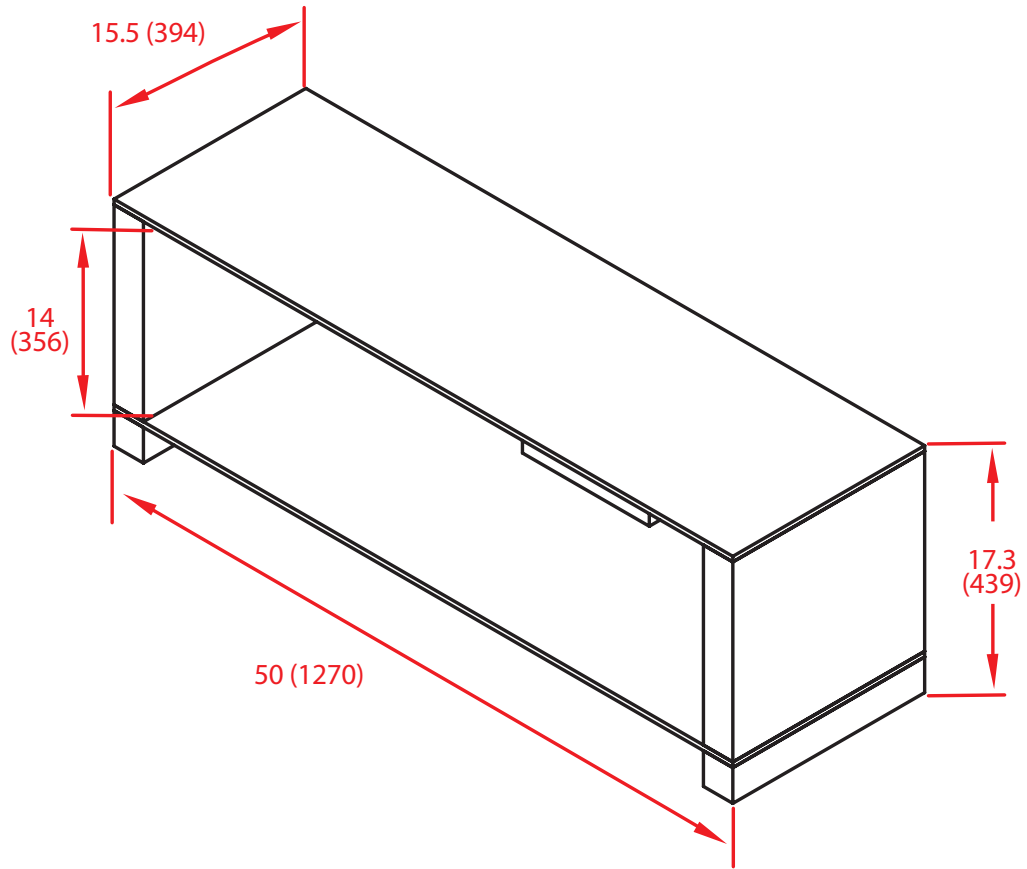

Morello 50

inches (mm)