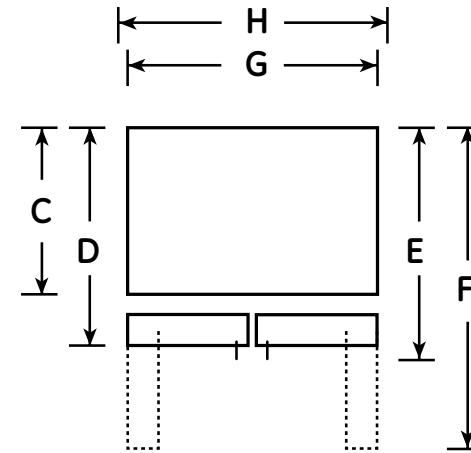

PFSS5RKZ

GE Profile™ 25.1 Cu. Ft. French Door Bottom-Freezer Drawer Refrigerator

Dimensions and Installation Information (in inches)

Overall Dimensions	Height to top of hinge (in.) A	69
	Height to top of case (in.) B	69-5/8
	Case depth without door (in.) C	28
	Case depth less door handle (in.) D	32-5/8
	Case depth with door handle (in.) E	35-1/8
	Depth with fresh food door open 90° (in.) F	47-5/8
	Width (in.) G	35-7/8
	Width with door open 90° inc. door handle (in.) H	44
Air Clearances	Each side (in.)	1/8
	Top (in.)	1
	Back (in.)	1

For answers to your Monogram,® GE Profile™ or GE® appliance questions, visit our website at geappliances.com or call GE Answer Center® service, 800.626.2000.

PFSS5RKZ

GE Profile™ 25.1 Cu. Ft. French Door Bottom-Freezer Drawer Refrigerator