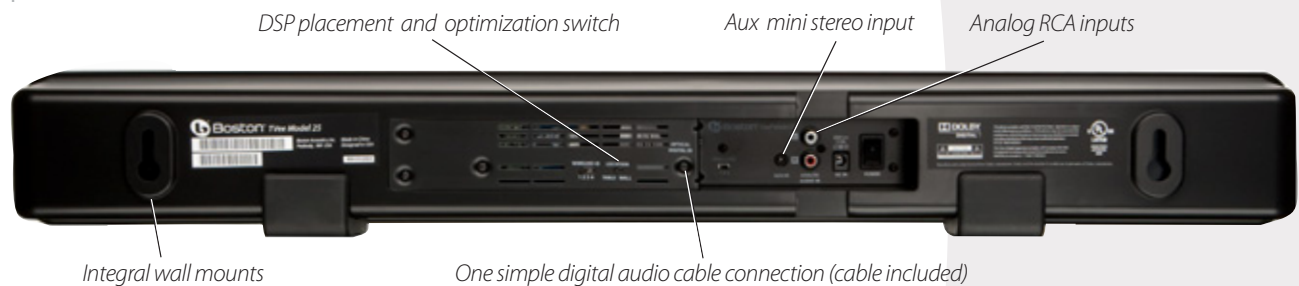

- Boston engineered for best-in-class performance
- Simple and functional design fits with any HDTV
- Wireless subwoofer can be placed anywhere in the room
- Digital input features Dolby Digital decoding for superior surround sound
- Boston's Digitally Optimized Virtual Surround processing for pinpoint, theater-like, surround effects
- Exclusive Boston DSP placement and optimization switch
- Mini stereo AUX input to connect your mobile device

* Digital optical cable included

Powerful Performance

With a total system power of 150 watts, the TVee Model 25 virtual surround sound speaker system envelops you in rich, room-filling audio. You'll enjoy an HDTV viewing experience that is fine-tuned to your entertainment. In the Movie Mode, Boston's Digitally Optimized Virtual Surround delivers clear movie dialogue and music along with cinematic surround audio effects, while the Music Mode provides enhanced digital stereo music reproduction. Perfectly sized for HDTVs 32" or larger, the TVee Model 25's soundbar achieves its stunning audio performance through the use of Boston's low-distortion, wide-bandwidth HHRT (Hyperbolic High Rigidity Transducer) driver technology. The system's 6-inch down firing wireless subwoofer delivers deep and powerful bass.

Simple Setup

The TVee Model 25 soundbar uses your television remote control and with just one cable to connect to your HDTV, you'll be up and running in no time. And because the subwoofer is wireless, you can place it just about anywhere in your room.

Specifications

Soundbar

- Dual 1½ x 6" (38 x 152mm) HHRT (Hyperbolic High Rigidity Transducer) Drivers

Wireless Subwoofer

- 6" (152 mm) Woofer

System Power

- 150 Watts Peak

Dimensions (HxWxD)