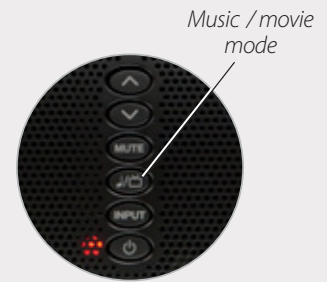

Simple Setup

The TVee Model 25 soundbar uses your television remote control and with just one cable to connect to your HDTV, you'll be up and running in no time. And because the subwoofer is wireless, you can place it just about anywhere in your room.

- Soundbar
• 4⁷/₁₆ x 31¹/₂ x 4⁷/₁₆"
(112 x 800 x 112mm)
- Subwoofer
• 9¹/₂ x 10¹/₂ x 10¹⁵/₁₆"
(241 x 266 x 277mm)

Soundbar side view

Front panel close-up

Play Smart®

For over 3 decades Boston Acoustics' unwavering commitment to deliver superior and innovative audio solutions of exceptional value lives on. Boston's Play Smart® approach to deliver fun, user-friendly, and great sounding audio products sets us apart. For more information on our full range of products, please visit BostonAcoustics.com