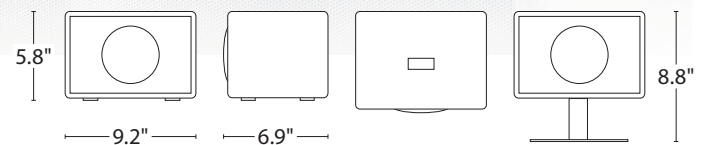

GENEVA SOUND SYSTEM MODEL S

Geneva Sound System Model S is the smallest true hi-fi system in the Geneva family, less than six inches high, yet with full-sized high fidelity. The *Financial Times* says "it's absolutely delightful – so beautiful, and manufactured to such a sublime standard, that I just wanted to stroke it, let alone listen to its precise Swiss sound."

There's a choice of three colors. An optional table stand and a remote control are included.

DIMENSIONS

WHAT'S INSIDE

WHAT'S INSIDE

- A** Two 3" full range speakers
- B** Two bass ports with dynamic loudness
- C** Two Class D digital amplifiers, 30 watts total
- D** Digital radio
- E** Digital clock with alarm program
- F** PowerDock for iPod/iPhone connection and protection
- G** TouchLight controls - backlit, touch-sensitive
- H** Line-in jack for external audio