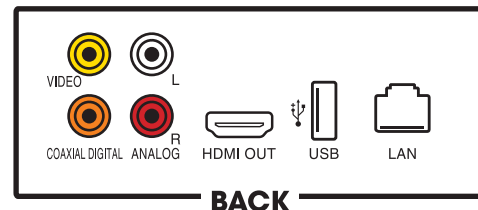

AUDIO

Dolby® Digital •
Dolby® Digital Plus •
Dolby® True HD •
DTS® •
DTS® HD •
MP3 Playback •
WMA Playback •
LPCM •

TOSHIBA
Leading Innovation >>>

CONVENIENCE

BD-Live™ (Profile 2.0)¹ •
BD-3D (Profile 5.0) •
Bonus View™ •
Wi-Fi® Capable⁵ optional
Streaming Services² Netflix®, CinemaNow,
YouTube™, VUDU™, Pandora®
Remote Control •
Parental Control •
Screen Saver •
OSD Language English/French/Spanish

TERMINALS

HDMI®-CEC³ 1
RCA-Video 1
Analog 2ch Audio 1
Digital Optical Out 1
SD Card (with SDHC) 1
Ethernet Port 1
USB Port 1

PRODUCT & PACKAGING

Unit Dimensions (WDH) in. 16.9 × 7.6 × 1.7
Carton Dimensions 18.7 × 10.6 × 3.3
Unit Weight 2.8 lbs
Carton Weight 4.1 lbs
UPC Code 022265004593