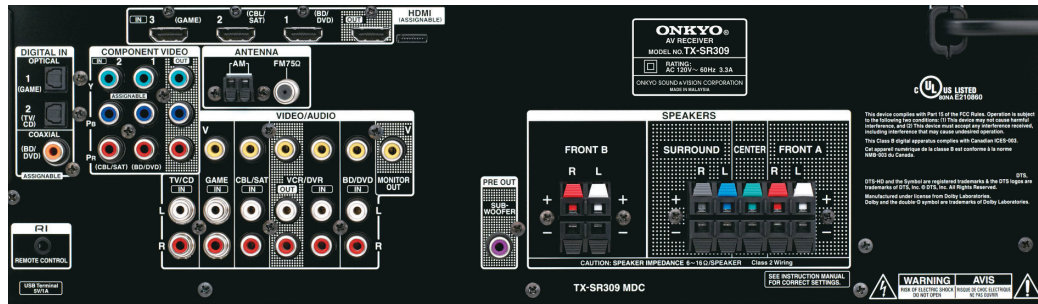

THD+N (Total Harmonic Distortion + Noise)
0.08% (20 Hz–20 kHz, Half power)

Damping Factor
60 (Front, 1 kHz, 8 ohms)

Input Sensitivity and Impedance

200 mV/47 k-ohms (Line)

Rated RCA Output Level and Impedance

200 mV/2.2 k-ohms (Rec out)

Maximum RCA Output Level and Impedance

2.0V/2.2 k-ohms (Rec out)

Frequency Response
20 Hz–50 kHz/±1 dB, -3 dB (DSP bypass)

Tone Control
±10 dB, 50 Hz (Bass)
±10 dB, 20 kHz (Treble)

Signal-to-Noise Ratio
100 dB (Line, IHF-A)

Speaker Impedance
6 ohms–16 ohms

Video Section

Input Sensitivity/Output Level and Impedance

Video
1.0 Vp–p/75 ohms (Component)
0.7 Vp–p/75 ohms (Component Pb/Cb, Pr/Cr)
1.0 Vp–p/75 ohms (Composite)

Component Video Frequency Response

5 Hz–100 MHz/0 dB, -3 dB

Tuner Section

Tuning Frequency Range

FM 87.5 MHz–107.9 MHz

AM 530 kHz–1,710 kHz

FM/AM Preset Memory
40 stations

General

Power Supply
AC 120V~, 60 Hz

Power Consumption
3.3 A

Dimensions (W x H x D)
17 1/8" x 5 7/8" x 12 1/4"

(435 x 150 x 328 mm)

Weight
16.5 lbs. (7.5 kg)

CARTON

Dimensions (W x H x D)
21 1/4" x 10 7/8" x 16 1/4"

(537 x 268 x 416 mm)

Weight
21.2 lbs. (9.6 kg)

UPC CODE

(B) 751 398009976

Supplied Accessories

- Indoor FM antenna • AM loop antenna • Speaker cable labels
- Instruction manual • Quick set-up guide • Remote controller
- AA (R6) batteries x 2