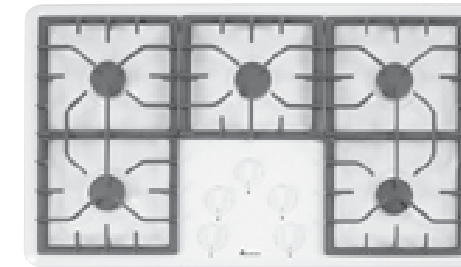

Bolded items indicate step-up features.

AKS3040B

- 30" Gas Cooktop
- 4 Sealed Gas Burners:
 - (1) **5,000-BTU Burner With 650-BTU Simmer Setting**
 - (2) 9,200-BTU Burners
 - (1) 12,500-BTU Burner
- **One-Piece Continuous Cast-Iron Grates**
- Right- Or Left-Hand Installation
- Installs Over 30" Amana® Wall Oven Or Cabinet