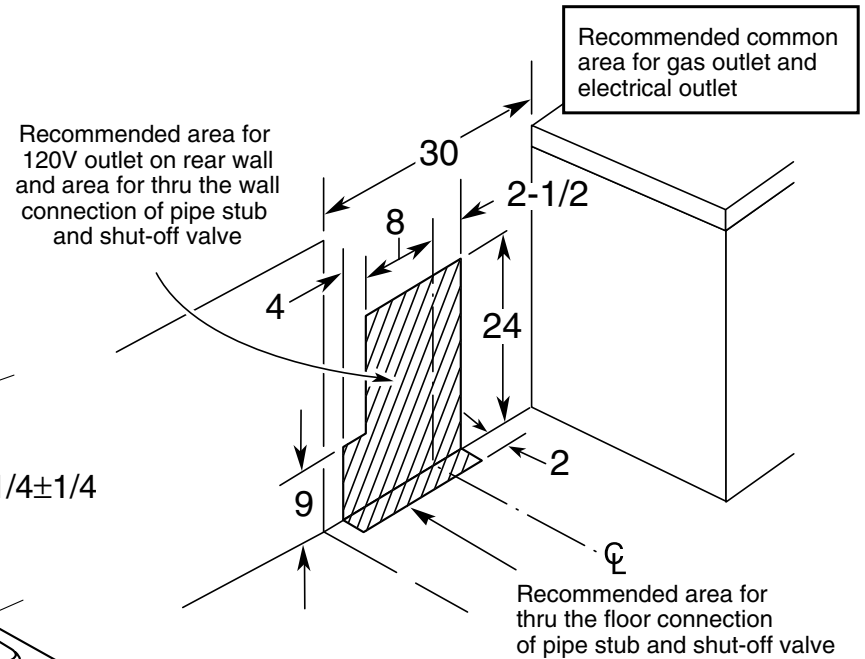

JGBS23DEM

GE® 30" Free-Standing Gas Range

Dimensions and Installation Information (in inches)

Factory set for Natural gas. A set of LP orifices is included with each range for LP conversion.

Gas Self-Clean Range Anti-Tip Bracket (Part No. 205C1714P001)

Electrical Rating: 120V, 60Hz, 5A

Installation Information: Before installing, consult installation instructions packed with product for current dimensional data.

*Dimension from wall to front of closed door handle is 29".

For answers to your Monogram®, GE Profile™ or GE® appliance questions, visit our website at ge.com or call GE Answer Center® service, 800.626.2000.