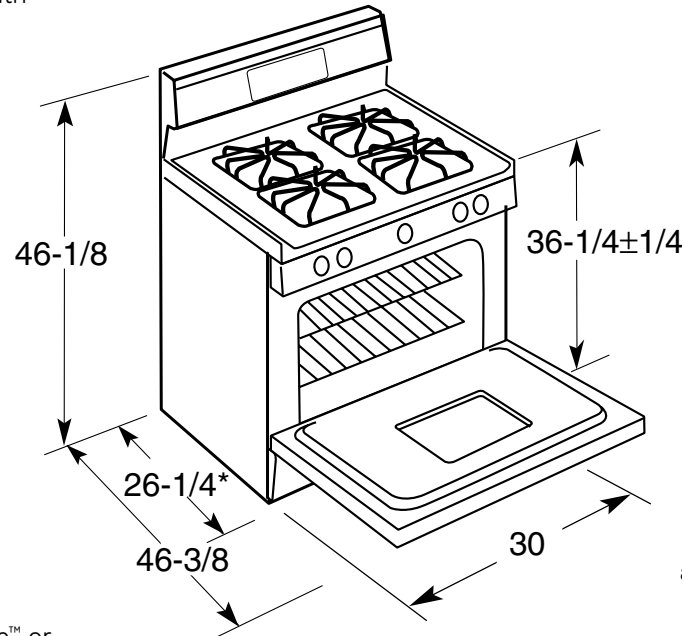

JGBS23DEM

GE® 30" Free-Standing Gas Range

Dimensions and Installation Information (in inches)

Factory set for Natural gas. A set of LP orifices is included with each range for LP conversion.

Gas Self-Clean Range Anti-Tip Bracket (Part No. 205C1714P001)

Electrical Rating: 120V, 60Hz, 5A

Installation Information: Before installing, consult installation instructions packed with product for current dimensional data.

*Dimension from wall to front of closed door handle is 29".