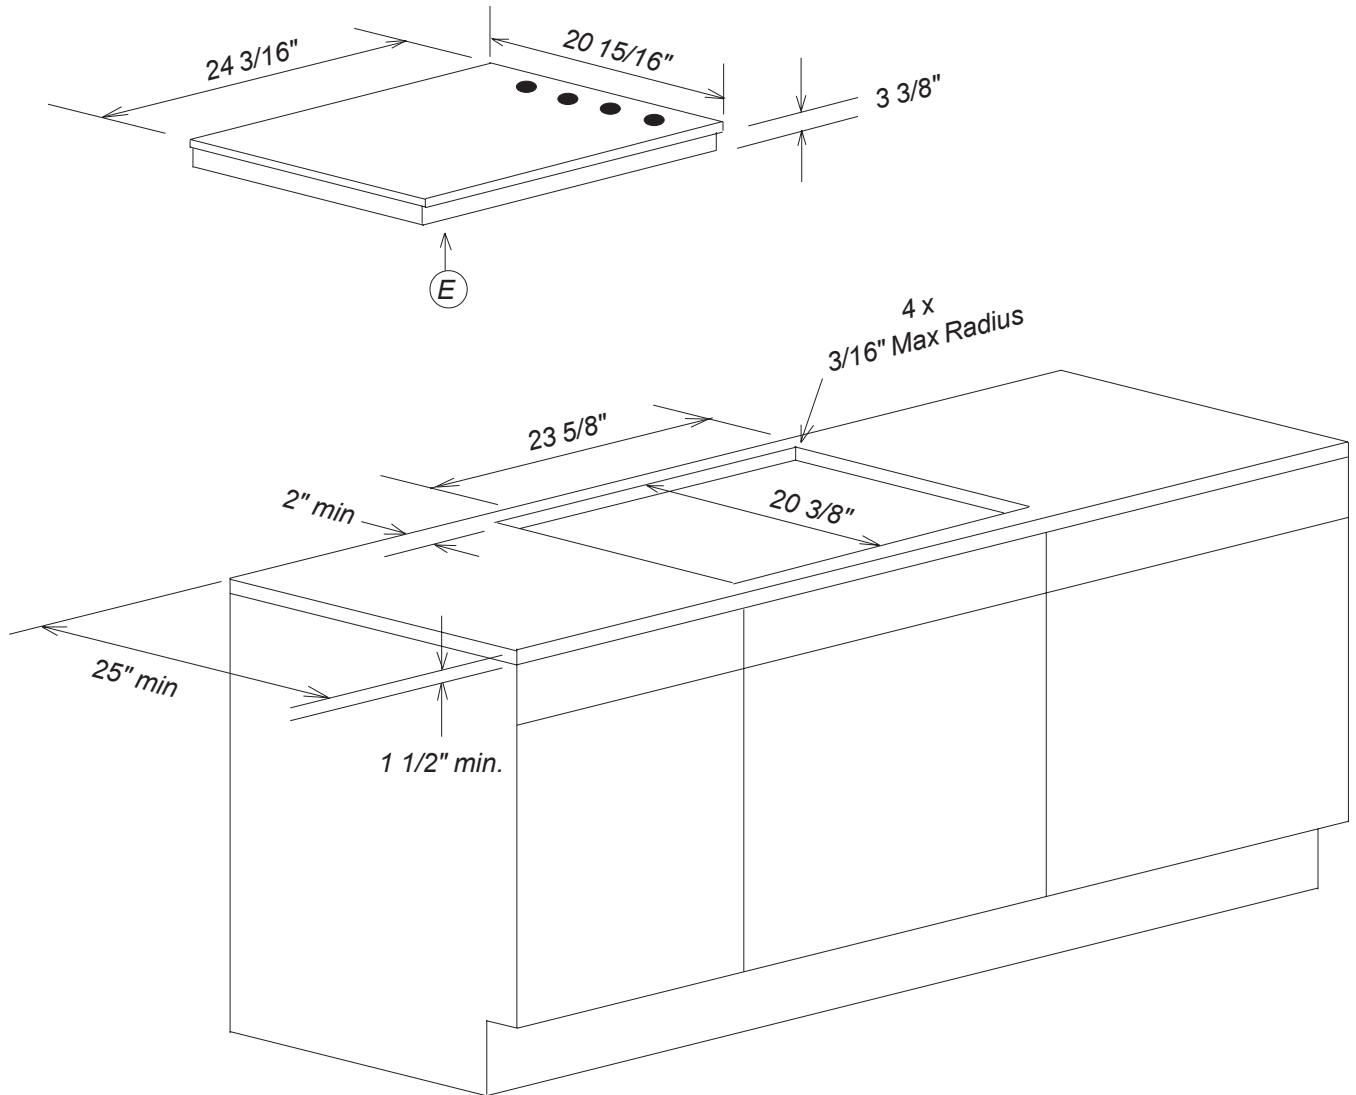

Product and Cut-out Dimensions

Knob Control Electric Cooktop

KM421

Location Codes

E - 208 / 240 Volt - 30 Amp 3-wire power supply connects rear center bottom.

Notes

- Please specify 208 Volt or 240 Volt unit when ordering.
- All installations must be done in accordance with local codes.

NOTE: Drawing is not to scale.
SPECIFICATION SHEETS 010402