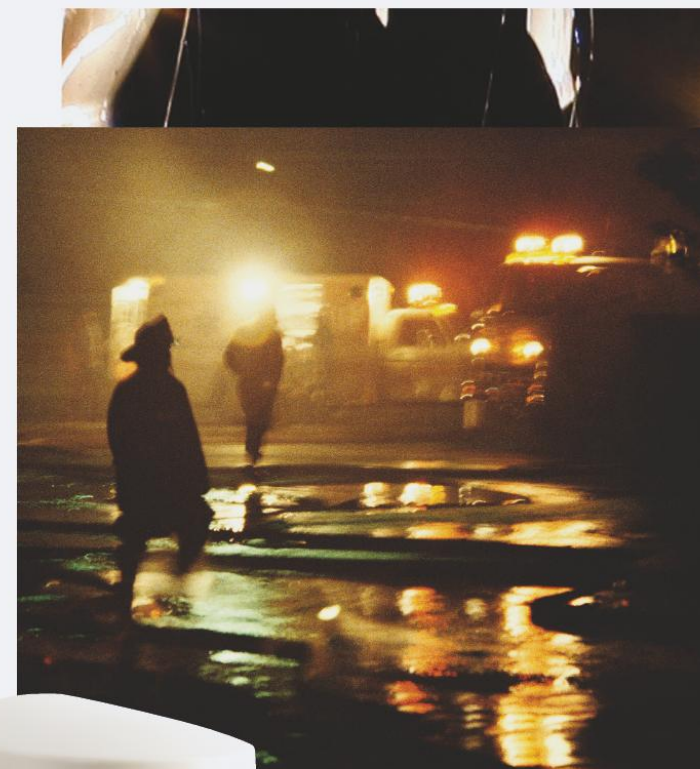

emergencylight

Be prepared.

You know the drill. The power goes out and you stumble around in the dark trying to remember where you put the flashlight. And when you do find it, you discover the batteries are dead. **Now what?**

With the **Panasonic Emergency Light**, a reliable light source will always be just a few steps away. Mount the unit on a wall or in any convenient location, so it's easy to find when you need it. An illuminated locator makes it easy to find in the dark.

The **Emergency Light** gives you bright, continuous lighting for up to 18 hours*. Best of all, you won't have to change the batteries for up to 7 years.

How can batteries possibly last so long? Simple. Returning the **Emergency Light** back to the cradle automatically disengages the batteries - so you don't have to worry about accidentally leaving it on or batteries draining while idle.

Perfect for any home or facility that values Emergency Preparedness.

Panasonic
ideas for life

*With 2 standard size D Alkaline Batteries.

Ready when you are... Ready where you are!

- New! Battery Powered Technology
- Provides up to 18 hours of emergency lighting*
- Bright, long lasting krypton bulb
- Wall-mount design for easy accessibility
- Portable design provides light where you need it
- Easy-to-find with illuminated locator on front of the unit
- The cradle preserves battery life up to seven years
- Perfect for private homes and in commercial applications such as hotels, hospitals, schools, corporate and government offices.

How It Works.

- Goes on automatically when removed from the cradle – always ready when you are!
- Illuminated locator on the front of the unit makes the Emergency Light easy-to-find.
- Return the Emergency Light back to the cradle and the unit will automatically disengage the batteries during storage.