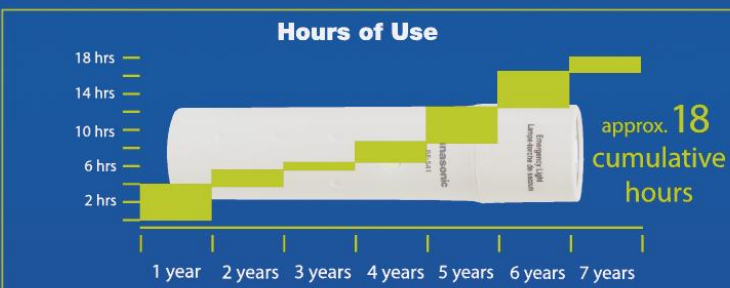

emergencylight

BF-541A/K
(Batteries Included)

BF-541A/B
(Batteries Supplied)

Specifications	BF-541A/K Box	BF-541A/B Clamshell
Battery Size	2 x 1.5V Size D Alkaline (LR20) batteries included	
Brightness	700 Lux	
Bulb	Krypton bulb, 2.5V/0.5A	
Run Time	Approximately 18 hours at continuous use with 2 alkaline batteries (LR20); approximately 8 hours at continuous use with 2 carbon-zinc SHD batteries (R20)	
Unit Size (L x W x H)	1.77" x 2.17" x 8.27"	
Product Weight	0.29 lbs. without batteries	
Individual Carton Size (L x W x H)	3-1/4" x 2-1/8" x 10-1/4"	4" x 2-1/8" x 10-5/8"
Master Carton Size (L x W x H)	10.5" x 9.7" x 9.3"	12.5" x 12.5" x 8.5"
Master Carton Net Weight (lbs.)	12.6	10.2
Master Carton Gross Weight (lbs.)	13.1	10.8
Master Carton Qty.	12	10
UPC (0-73096)	80093-9	80090-8

The Panasonic Emergency Light is a valuable safety tool. Over a 7 year period you can get up to 18 hours of lighting using the same set of batteries*.

*With 2 standard size D Alkaline Batteries.

Perfect for any home or facility that values Emergency Preparedness.