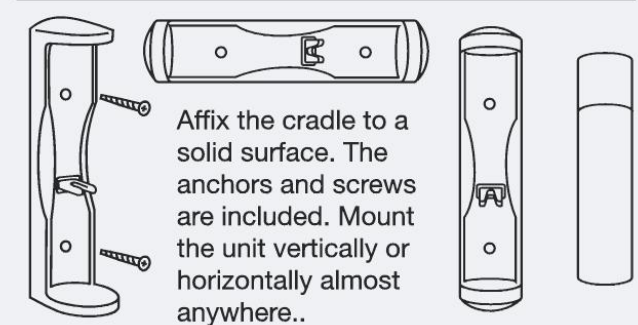

Panasonic
ideas for life

Learn more at Panasonic.com/emergencylight