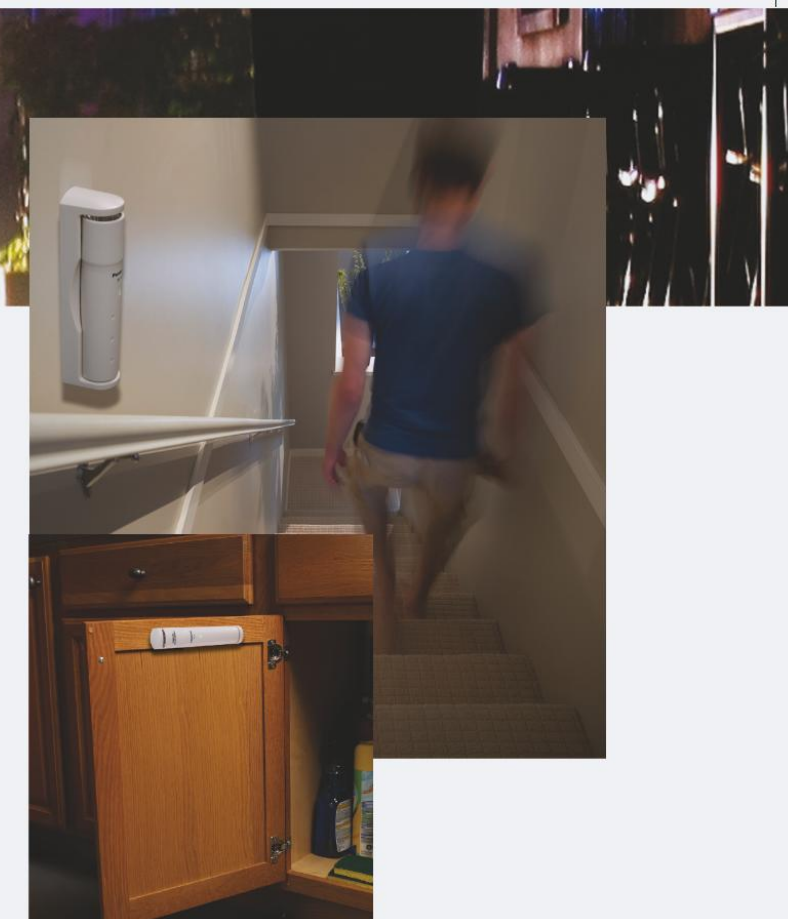

With the **Panasonic Emergency Light**, a reliable light source will always be just a few steps away. Mount the unit on a wall or in any convenient location, so it's easy to find when you need it. An illuminated locator makes it easy to find in the dark.

Perfect for any home or facility that values Emergency Preparedness.

Panasonic
ideas for life

*With 2 standard size D Alkaline Batteries.

Ready when you are... Ready where you are!

- New! Battery Powered Technology
- Provides up to 18 hours of emergency lighting*
- Bright, long lasting krypton bulb
- Wall-mount design for easy accessibility
- Portable design provides light where you need it
- Easy-to-find with illuminated locator on front of the unit
- The cradle preserves battery life up to seven years
- Perfect for private homes and in commercial applications such as hotels, hospitals, schools, corporate and government offices.

How It Works.

- Goes on automatically when removed from the cradle – always ready when you are!
- Illuminated locator on the front of the unit makes the Emergency Light easy-to-find.
- Return the Emergency Light back to the cradle and the unit will automatically disengage the batteries during storage.