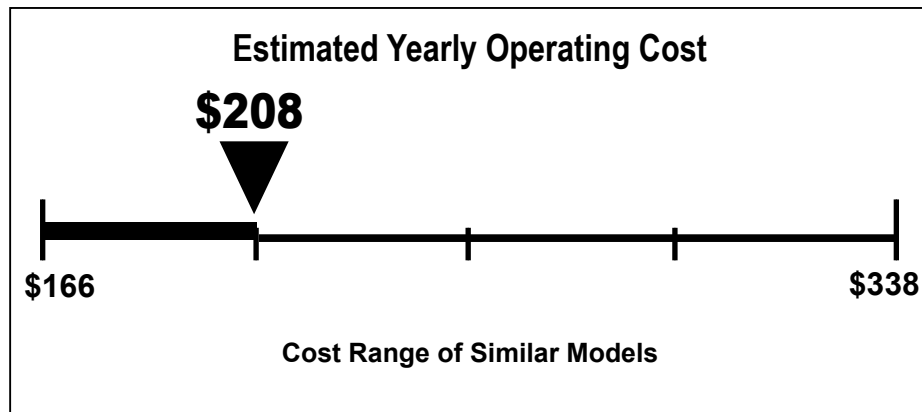

# ENERGYGUIDE

Room Air Conditioner  
Without Reverse Cycle  
With Louvered Sides

LG Electronics U.S.A., Inc. (LG)  
Model LW2510ER  
Capacity : 24,500 BTUs

**9.4**

**Energy Efficiency Ratio**

**Your cost will depend on your utility rates and use.**

- Cost range based only on models of similar capacity without reverse cycle and with louvered sides.
- Estimated operating cost based on a 2007 national average electricity cost of 10.65 cents per kWh.
- For more information, visit [www.ftc.gov/appliances](http://www.ftc.gov/appliances).