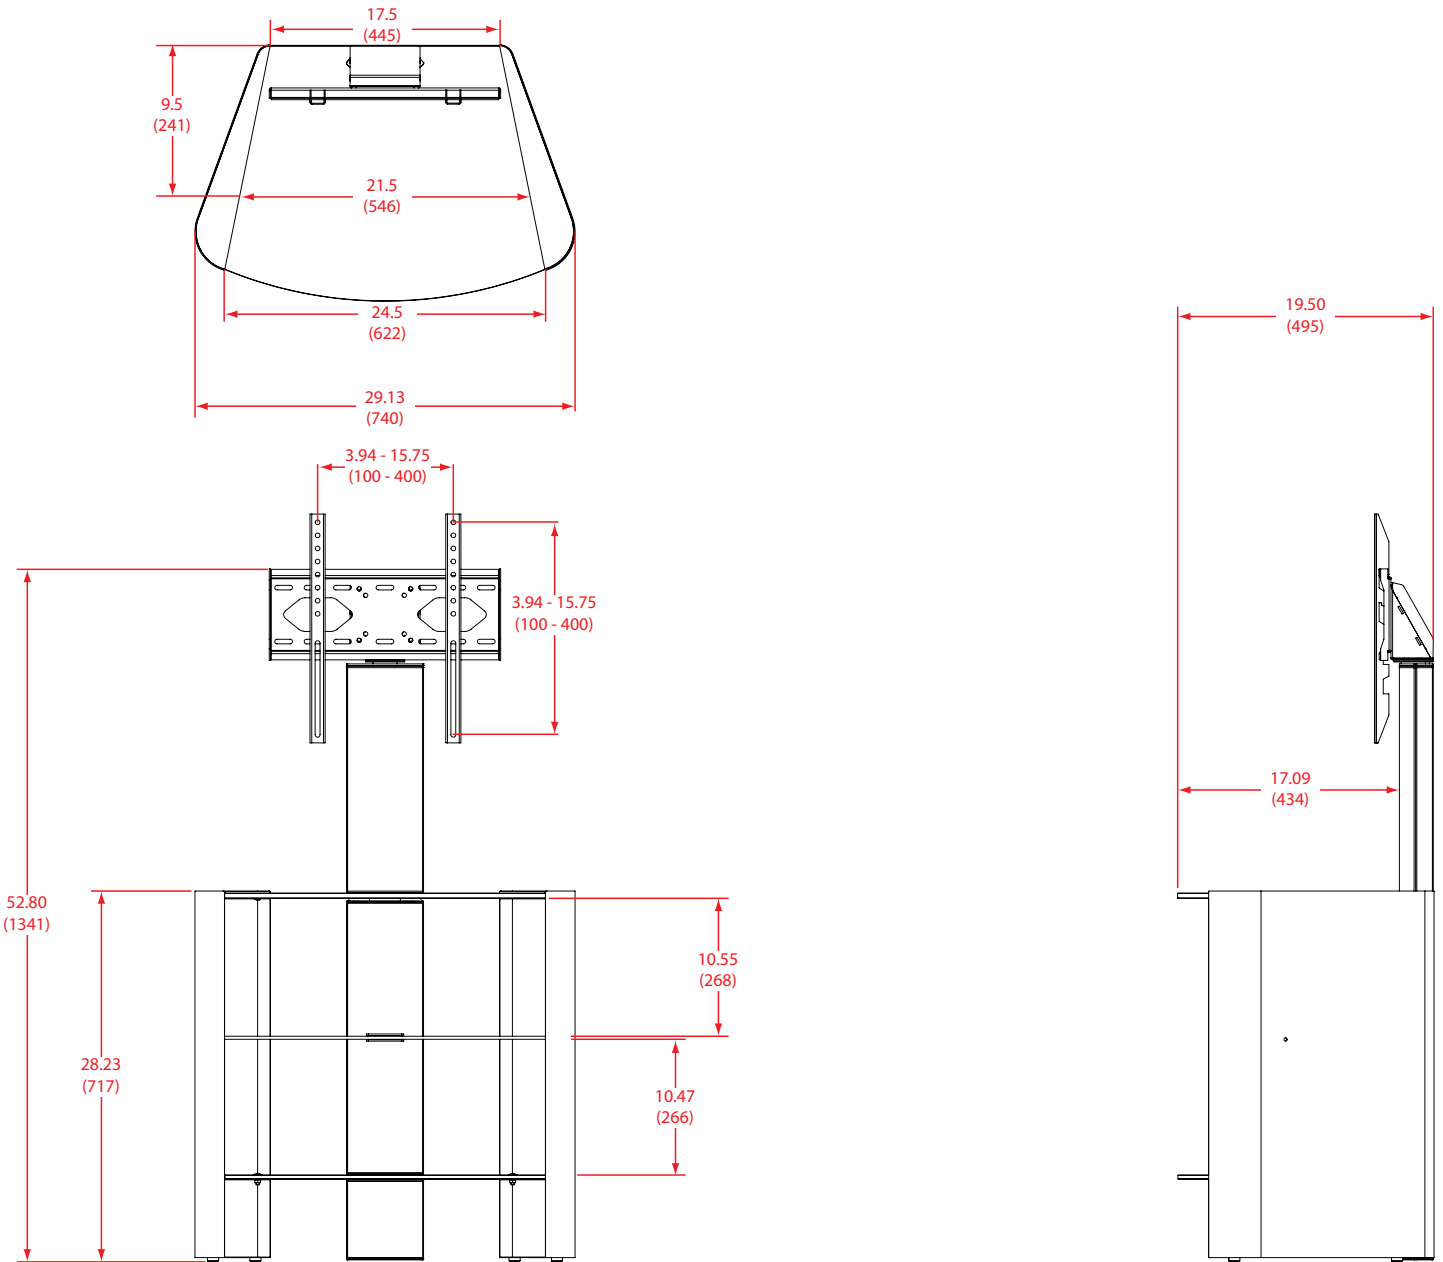

SPECIFICATIONS

- Accommodates most 26" - 37" flat panels up to 60 lbs (27.2 kg)
- Tempered glass top shelf supports up to 60 lbs (27.2 kg)*
- Two tempered glass component shelves support up to 50 lbs (22.7 kg)*
- Universal and VESA compliant: 100x100 to 400x400
- Pan: 30° left and right (when used as a flat panel floor stand)
- Mount Profile: 1.38" (35mm)
- Color: Black with black glass
- Dimensions: 29.1" w x 52.8" h x 19.5" d (740mm x 1341mm x 495mm)

*160 lbs maximum for the unit

	Color	Stock Code	Packaging UPC
Americas	BLK	1004806-1	728901026164
International	BLK	1004806INT-1	728901026164

	Dimensions WxDxH inches (mm)	Wt lbs (kg)
Product Box	23.2 x 36.8 x 6.7 (600x935x170)	70.1 (31.8)

Box Contents	Qty
Vertical rail	2
Wall plate	1
Post section	3
Side panel	2
Top glass	1

Box Contents	Qty
Glass shelves	2
Complete furniture assembly hardware kit	1
Complete panel mounting hardware kit	1
Complete panel attachment hardware kit	1
Instruction manual	1

Verona 37FP

inches (mm)