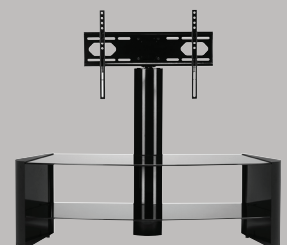

The Verona 37FP can be used as a flat panel floor stand, or the mount and table can be separated to use individually.

BENEFITS

- Uniquely designed to be used as a flat panel floor stand, or separate video table and mount
- Rails can attach in two places, giving you a choice in vertical positioning
- Ideal for corners or flat against a wall
- Semi-enclosed structure accommodates and helps conceal multiple components
- Includes universal adapter for greater panel compatibility
- Lift n Lock™ allows you to easily attach your flat panel to the mount
- Neatly route and organize wires through cable management post
- Includes anti-tip kit for tethering panel to wall
Locking system secures panel to mount
- Adjustable plastic feet aid in leveling and protect floors
- Easy to assemble

*160 lbs maximum for the unit

The Verona Series

Verona 37FP

Verona 47FP

Verona 55FP

Verona 37FP

BENEFITS

- Uniquely designed to be used as a flat panel floor stand, or separate video table and mount
- Rails can attach in two places, giving you a choice in vertical positioning
- Ideal for corners or flat against a wall
- Semi-enclosed structure accommodates and helps conceal multiple components
- Includes universal adapter for greater panel compatibility
- Lift n Lock™ allows you to easily attach your flat panel to the mount
- Neatly route and organize wires through cable management post
- Includes anti-tip kit for tethering panel to wall
- Locking system secures panel to mount
- Adjustable plastic feet aid in leveling and protect floors
- Easy to assemble