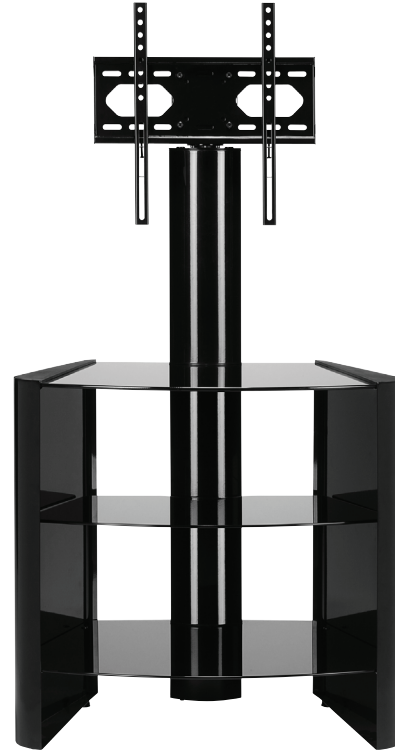

Verona 37FP

BENEFITS

- Uniquely designed to be used as a flat panel floor stand, or separate video table and mount
- Rails can attach in two places, giving you a choice in vertical positioning
- Ideal for corners or flat against a wall
- Semi-enclosed structure accommodates and helps conceal multiple components
- Includes universal adapter for greater panel compatibility
- Lift n Lock™ allows you to easily attach your flat panel to the mount
- Neatly route and organize wires through cable management post
- Includes anti-tip kit for tethering panel to wall
- Locking system secures panel to mount
- Adjustable plastic feet aid in leveling and protect floors
- Easy to assemble

SPECIFICATIONS

- Accommodates most 26" - 37" flat panels up to 60 lbs (27.2 kg)
- Tempered glass top shelf supports up to 60 lbs (27.2 kg)*
- Two tempered glass component shelves support up to 50 lbs (22.7 kg)*
- Universal and VESA compliant: 100x100 to 400x400
- Pan: 30° left and right (when used as a flat panel floor stand)
- Mount Profile: 1.38" (35mm)
- Color: Black with black glass
- Dimensions: 29.1" w x 52.8" h x 19.5" d (740mm x 1341mm x 495mm)

*160 lbs maximum for the unit

	Color	Stock Code	Packaging UPC
Americas	BLK	1004806-1	728901026164
International	BLK	1004806INT-1	728901026164

	Dimensions WxDxH inches (mm)	Wt lbs (kg)
Product Box	23.2 x 36.8 x 6.7 (600x935x170)	70.1 (31.8)

Box Contents	Qty
Vertical rail	2
Wall plate	1
Post section	3
Side panel	2
Top glass	1

Box Contents	Qty
Glass shelves	2
Complete furniture assembly hardware kit	1
Complete panel mounting hardware kit	1
Complete panel attachment hardware kit	1
Instruction manual	1

The Core Collection is OmniMount's tried and true furniture collection made up of several different series of steel and glass A/V furniture. With clean lines, black glass and various high-gloss finishes, these pieces blend seamlessly into any environment. Semi-enclosed architecture, curved edges and a streamlined design combine with all-in-one functionality to make the Verona Series the perfect functional and chic addition to any environment. Engineered with extra height to provide comfortable viewing angles in any room, including bedrooms, the Verona 37FP's all-in-one design is ideal for medium flat panel TVs, offering you functionality while fitting in to any decor.