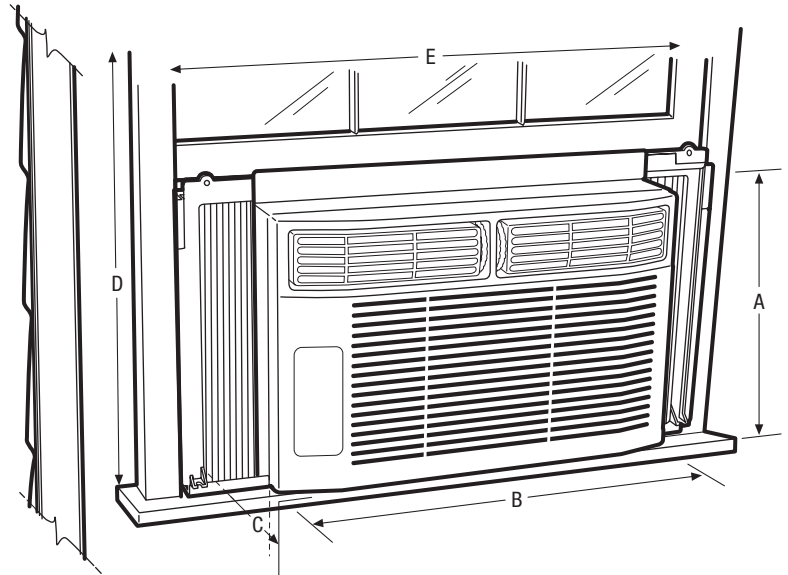

Features	
BTU (Cool)	12,000
Dehumidification (Pints/Hour)	3.8
Cool Area (Sq. Ft.)	640
Energy Efficiency Ratio	10.8
Electrical	
Volts	115
Amps (Cool)	10.2
Watts (Cool)	1,110
Length of Power Cord (Min./Max.)	6' / 6.5'
Plug Type (NEMA)*	LCDI (A)
Features	
Electronic Controls	Ready-Select™ Controls
Fan Speeds (Cool / Fan)	3 / 3
Low Voltage Start-Up	Yes
Auto Cool Function	Yes
Energy Save	Yes
Sleep Mode	Yes
Filter Check	Yes
24 Hour On / Off Timer	Yes
Clean Air Ionizer	Yes
Remote Control	Full-Function
Air CFM (High / Med / Low)	264 / 242 / 200
Air Direction Control	8-Way
Fresh Air / Exhaust Vent / Closed	Yes / Yes / Yes
Filter Type	Antimicrobial Mesh
Filter Access	Tilt-Out
Slide-Out Chassis	
Cabinet Louvers	Yes
Rear Grille	
Window Mounting Kit (Included)	Pleated Quick Mount
Certifications	
ENERGY STAR®	Yes
Performance	AHAM
Specifications	
Refrigeration	R410a
Shipping Weight (Approx.)	76 Lbs.

NOTE: Always consult local and national electric codes. Refer to Product Installation Guide for detailed installation instructions on the web at frigidaire.com.

Product Dimensions	
A - Height	14"
B - Width	19"
C - Depth (with Front)	19-3/4" (21-1/4")

Window Dimensions	
D - Height (Min.)	15-1/2"
E - Width (Min./Max.)	23" / 36"