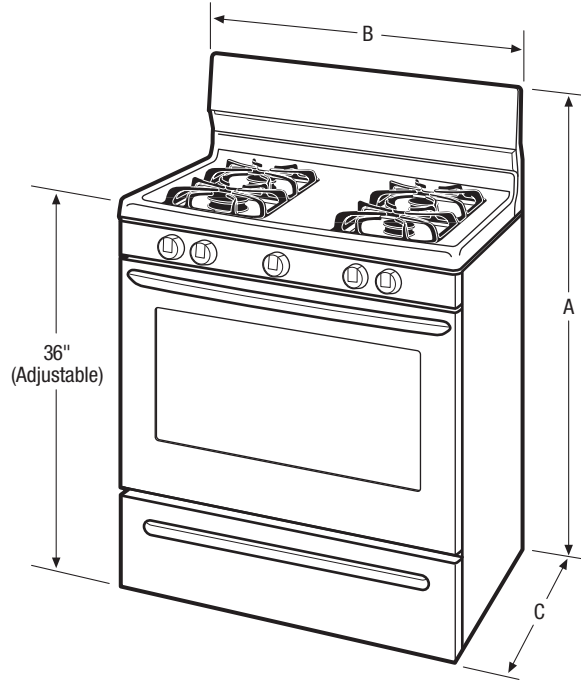

Features	
Oven Control/Timing System	Ready-Select™ Controls
Surface Type	Color-Coordinated Porcelain
Sealed Gas Burners	Yes
Grates	Black Square Steel
Window	Large
Exterior Door Finish	Color-Coordinated
Handle Design	Color-Coordinated
Exterior Finish	Color-Coordinated
Convection System	
Cleaning System	Manual Clean
Drawer Functionality	Broil
Oven Controls	
Bake	Yes
Broil	Low and High
Add-a-Minute	
Delay Bake	
Self-Clean	
Quick Clean Option	
Delay Clean	
Kitchen Timer	Yes
Timed Cook Option	Yes
Auto Oven Shutoff	
Cooktop Features	
Right Front Burner (BTU)	9,500
Right Rear Burner (BTU)	9,500
Left Front Burner (BTU)	9,500
Left Rear Burner (BTU)	9,500
Center Extra Zone Burner (BTU)	
Oven Features	
Capacity (Cu. Ft.)	4.2
Oven Light	Yes
Rack Configuration	2 Standard
Even Baking System	Yes
Broiling System	Vari-Broil™ Hi/Lo
Bake Burner / Broil Burner (BTU)	18,000/18,000
Specifications	
Oven Interior (H x W x D)	17-5/8" x 24-3/8" x 19-3/4"
Power Supply Connection Location	Left Bottom Rear
Gas Supply Connection Location	Right Bottom Rear
Voltage Rating	120V / 60Hz / 15A
Connected Load (kW Rating) @ 120 Volts¹	1.8
Amps @ 120 Volts	15
Shipping Weight (Approx.)	150 Lbs.

¹For use on adequately wired 120V, dedicated circuit having 2-wire service with a separate ground wire. Appliance must be grounded for safe operation.

NOTE: Always consult local and national electric and gas codes. Refer to Product Installation Guide for detailed installation instructions on the web at frigidaire.com.

Product Dimensions	
A - Height	47"
B - Width	29-7/8"
C - Depth	28-1/2"
Depth with Door Open 90°	46-5/8"

Cutout Dimensions	
Height	36"
Width	30"
Depth	24"