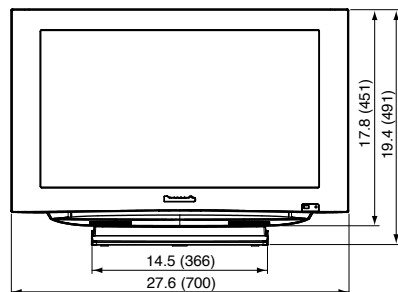

SPECIFICATIONS

Dimensions (W x H x D)	27.6" x 19.4" x 8.9" (Including TV stand) 27.6" x 17.8" x 4.8" (TV set only)
Mass	28.7 lbs (TV set only)
Power Source	AC 120 V, 60 Hz
Power Consumption	124W (Maximum)
Standby condition	0.6 W

DIMENSIONS

Top View

Front View

Side View

Back View

JACKS

Side Panel

Rear Panel

Note:

To make sure that the LCD TV fits the cabinet properly when a high degree of precision is required, we recommend that you use the LCD TV itself to make the necessary cabinet measurements. Panasonic cannot be responsible for inaccuracies in cabinet design or manufacture.

Specifications are subject to change without notice. Non-metric weights and measurements are approximate.