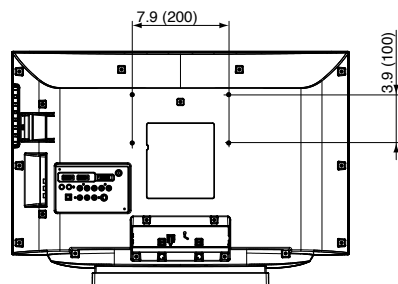

SPECIFICATIONS

Dimensions (W x H x D)	27.6" x 19.4" x 8.9" (Including TV stand) 27.6" x 17.8" x 4.8" (TV set only)
Mass	28.7 lbs (TV set only)
Power Source	AC 120 V, 60 Hz
Power Consumption	124W (Maximum)
Standby condition	0.6 W

DIMENSIONS

Top View

Front View

Side View

Back View

JACKS

Side Panel

Rear Panel

Note:

To make sure that the LCD TV fits the cabinet properly when a high degree of precision is required, we recommend that you use the LCD TV itself to make the necessary cabinet measurements. Panasonic cannot be responsible for inaccuracies in cabinet design or manufacture.