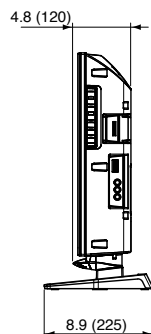

SPECIFICATIONS

Dimensions (W x H x D)	27.6" x 19.4" x 8.9" (Including TV stand) 27.6" x 17.8" x 4.8" (TV set only)
Mass	28.7 lbs (TV set only)
Power Source	AC 120 V, 60 Hz
Power Consumption	124W (Maximum)
Standby condition	0.6 W

DIMENSIONS

Top View

Front View

Side View

Back View

JACKS

Side Panel

Rear Panel