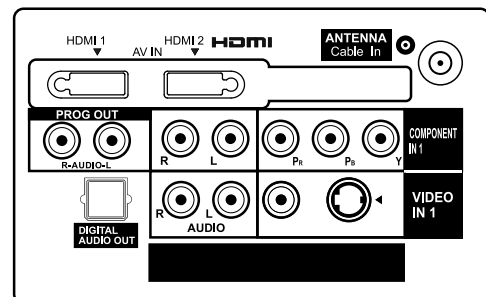

SPECIFICATIONS

Dimensions (W x H x D)	27.6" x 19.4" x 8.9" (Including TV stand) 27.6" x 17.8" x 4.8" (TV set only)
Mass	28.7 lbs (TV set only)
Power Source	AC 120 V, 60 Hz
Power Consumption	124W (Maximum)
Standby condition	0.6 W

DIMENSIONS

Top View

Front View

Side View

Back View

JACKS

Side Panel

Rear Panel