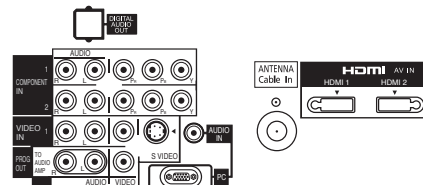

JACKS

Rear Panel

Note:

To make sure that the Plasma Television fits the cabinet properly when a high degree of precision is required, we recommend that you use the Plasma Television itself to make the necessary cabinet measurements. Panasonic cannot be responsible for inaccuracies in cabinet design or manufacture.

Specifications are subject to change without notice. Non-metric weights and measurements are approximate.