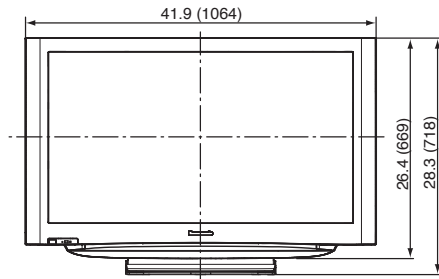

SPECIFICATIONS

Dimensions (W x H x D)	41.9" x 28.3" x 12.9" (Including TV stand) 41.9" x 26.4" x 3.7" (TV set only)
Mass	70.5 lbs (Including TV stand)/ 66.1 lbs (TV set only)
Power Source	AC 120 V, 60 Hz
Power Consumption	573 W (Maximum)
Standby condition	0.2 W

DIMENSIONS

Top View

Front View

Side View

Back View

Side view with the pedestal attached

JACKS

Side Panel

Rear Panel

Note:

To make sure that the Plasma Television fits the cabinet properly when a high degree of precision is required, we recommend that you use the Plasma Television itself to make the necessary cabinet measurements. Panasonic cannot be responsible for inaccuracies in cabinet design or manufacture.