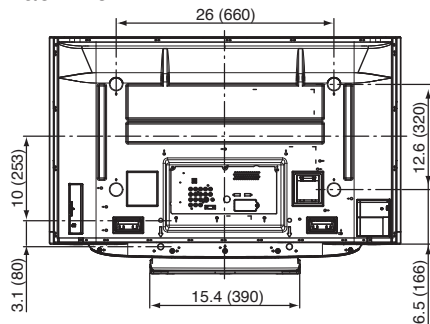

SPECIFICATIONS

Dimensions (W x H x D)	41.9" x 28.3" x 12.9" (Including TV stand) 41.9" x 26.4" x 3.7" (TV set only)
Mass	70.5 lbs (Including TV stand)/ 66.1 lbs (TV set only)
Power Source	AC 120 V, 60 Hz
Power Consumption	573 W (Maximum)
Standby condition	0.2 W

DIMENSIONS

Top View

Front View

Side View

Back View

Side view with the pedestal attached

JACKS

Side Panel

Rear Panel

Note:

To make sure that the Plasma Television fits the cabinet properly when a high degree of precision is required, we recommend that you use the Plasma Television itself to make the necessary cabinet measurements. Panasonic cannot be responsible for inaccuracies in cabinet design or manufacture.