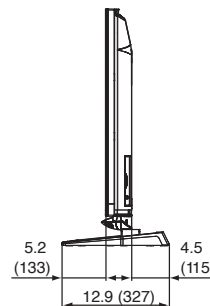

SPECIFICATIONS

Dimensions (W x H x D)	41.9" x 28.3" x 12.9" (Including TV stand) 41.9" x 26.4" x 3.7" (TV set only)
Mass	70.5 lbs (Including TV stand)/ 66.1 lbs (TV set only)
Power Source	AC 120 V, 60 Hz
Power Consumption	573 W (Maximum)
Standby condition	0.2 W

DIMENSIONS

Top View

Front View

Side View

Back View

Side view with the pedestal attached

JACKS

Side Panel

Rear Panel

Note:

To make sure that the Plasma Television fits the cabinet properly when a high degree of precision is required, we recommend that you use the Plasma Television itself to make the necessary cabinet measurements. Panasonic cannot be responsible for inaccuracies in cabinet design or manufacture.