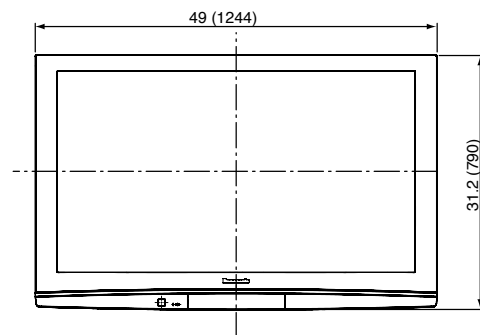

SPECIFICATIONS

Dimensions (W x H x D)	49" x 33.3" x 15.3" (Including pedestal) 49" x 31.2" x 3.8" (TV set only)
Mass	88.2 lbs (Including pedestal)/ 83.8 lbs (TV set only)
Power Source	AC 120 V, 60 Hz
Power Consumption	690 W (Maximum)
Standby condition	0.2 W

DIMENSIONS

Top View

Front View

Side View

Back View

Side view with the pedestal attached

JACKS

Front Panel

Rear Panel

Note:

To make sure that the Plasma Television fits the cabinet properly when a high degree of precision is required, we recommend that you use the Plasma Television itself to make the necessary cabinet measurements. Panasonic cannot be responsible for inaccuracies in cabinet design or manufacture.