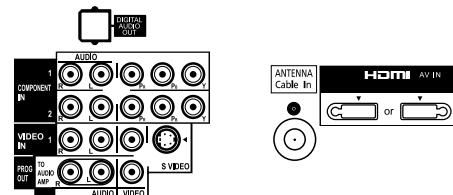

Rear Panel

Note:

To make sure that the Plasma Television fits the cabinet properly when a high degree of precision is required, we recommend that you use the Plasma Television itself to make the necessary cabinet measurements. Panasonic cannot be responsible for inaccuracies in cabinet design or manufacture.

Specifications are subject to change without notice. Non-metric weights and measurements are approximate.