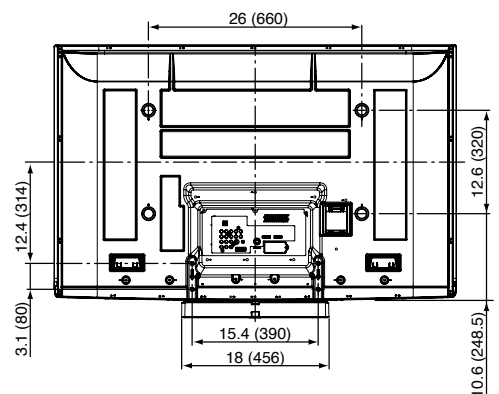

SPECIFICATIONS

Dimensions (W x H x D)	49" x 33.3" x 15.3" (Including pedestal) 49" x 31.2" x 3.8" (TV set only)
Mass	88.2 lbs (Including pedestal)/ 83.8 lbs (TV set only)
Power Source	AC 120 V, 60 Hz
Power Consumption	690 W (Maximum)
Standby condition	0.2 W

DIMENSIONS

Top View

Front View

Side View

Back View

Side view with the pedestal attached

JACKS

Front Panel

Rear Panel

Note:

To make sure that the Plasma Television fits the cabinet properly when a high degree of precision is required, we recommend that you use the Plasma Television itself to make the necessary cabinet measurements. Panasonic cannot be responsible for inaccuracies in cabinet design or manufacture.