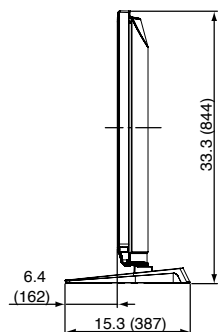

SPECIFICATIONS

Dimensions (W x H x D)	49" x 33.3" x 15.3" (Including pedestal) 49" x 31.2" x 3.8" (TV set only)
Mass	88.2 lbs (Including pedestal)/ 83.8 lbs (TV set only)
Power Source	AC 120 V, 60 Hz
Power Consumption	690 W (Maximum)
Standby condition	0.2 W

DIMENSIONS

Top View

Front View

Side View

Back View

Side view with the pedestal attached

JACKS

Front Panel

Rear Panel

Note:

To make sure that the Plasma Television fits the cabinet properly when a high degree of precision is required, we recommend that you use the Plasma Television itself to make the necessary cabinet measurements. Panasonic cannot be responsible for inaccuracies in cabinet design or manufacture.

Specifications are subject to change without notice. Non-metric weights and measurements are approximate.