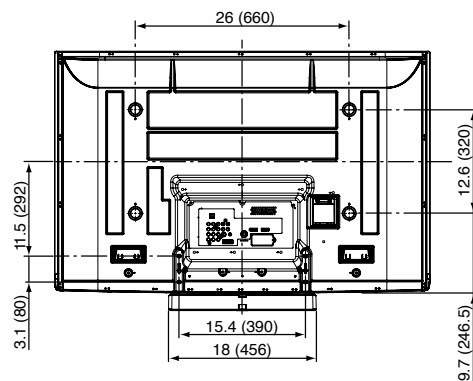

SPECIFICATIONS

| | |
|------------------------|--|
| Dimensions (W x H x D) | 45.6" x 31.5" x 15.3" (Including pedestal) 45.6" x 29.5" x 3.8" (TV set only) |
| Mass | 81.6 lbs (Including pedestal)/ 77.2 lbs (TV set only) |
| Power Source | AC 120 V, 60 Hz |
| Power Consumption | 628 W (Maximum) |
| Standby condition | 0.2 W |

DIMENSIONS

Top View

Front View

Side View

Back View

Side view with the pedestal attached

JACKS

Front Panel

Rear Panel

Note:

To make sure that the Plasma Television fits the cabinet properly when a high degree of precision is required, we recommend that you use the Plasma Television itself to make the necessary cabinet measurements. Panasonic cannot be responsible for inaccuracies in cabinet design or manufacture.