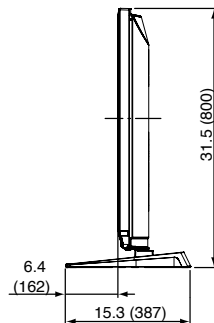

SPECIFICATIONS

| | |
|------------------------|--|
| Dimensions (W x H x D) | 45.6" x 31.5" x 15.3" (Including pedestal) 45.6" x 29.5" x 3.8" (TV set only) |
| Mass | 81.6 lbs (Including pedestal)/ 77.2 lbs (TV set only) |
| Power Source | AC 120 V, 60 Hz |
| Power Consumption | 628 W (Maximum) |
| Standby condition | 0.2 W |

DIMENSIONS

Top View

Front View

Side View

Back View

Side view with the pedestal attached

JACKS

Front Panel

Rear Panel

Note:

To make sure that the Plasma Television fits the cabinet properly when a high degree of precision is required, we recommend that you use the Plasma Television itself to make the necessary cabinet measurements. Panasonic cannot be responsible for inaccuracies in cabinet design or manufacture.

Specifications are subject to change without notice. Non-metric weights and measurements are approximate.