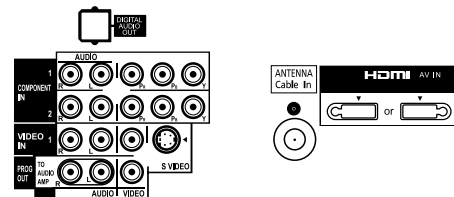

Rear Panel

Note:

To make sure that the Plasma Television fits the cabinet properly when a high degree of precision is required, we recommend that you use the Plasma Television itself to make the necessary cabinet measurements. Panasonic cannot be responsible for inaccuracies in cabinet design or manufacture.

Specifications are subject to change without notice. Non-metric weights and measurements are approximate.