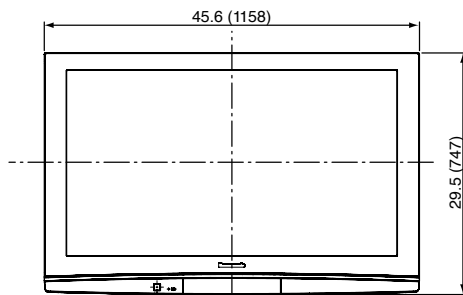

SPECIFICATIONS

| | |
|------------------------|--|
| Dimensions (W x H x D) | 45.6" x 31.5" x 15.3" (Including pedestal) 45.6" x 29.5" x 3.8" (TV set only) |
| Mass | 81.6 lbs (Including pedestal)/ 77.2 lbs (TV set only) |
| Power Source | AC 120 V, 60 Hz |
| Power Consumption | 628 W (Maximum) |
| Standby condition | 0.2 W |

DIMENSIONS

Top View

Front View

Side View

Back View

Side view with the pedestal attached

JACKS

Front Panel