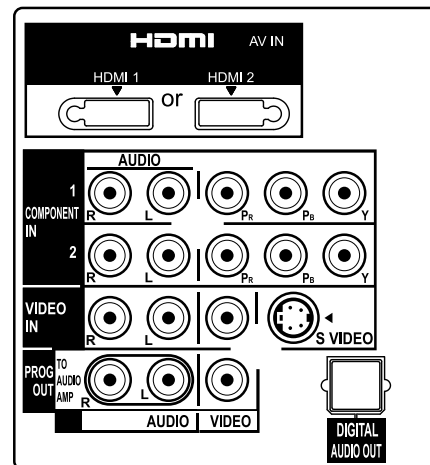

## SPECIFICATIONS

Dimensions (W x H x D)	40.2" x 28.7" x 12.9" (Including pedestal) 40.2" x 26.8" x 3.8" (TV set only)
Mass	61.8 lbs (Including pedestal)/ 56.7 lbs (TV set only)
Power Source	AC 120 V, 60 Hz
Power Consumption	385 W (Maximum)
Standby condition	0.3 W

## DIMENSIONS

Top View

Front View

Side View

Back View

Side view with the pedestal attached

## JACKS

Front Panel

Rear Panel

**Note:**

To make sure that the Plasma Television fits the cabinet properly when a high degree of precision is required, we recommend that you use the Plasma Television itself to make the necessary cabinet measurements. Panasonic cannot be responsible for inaccuracies in cabinet design or manufacture.