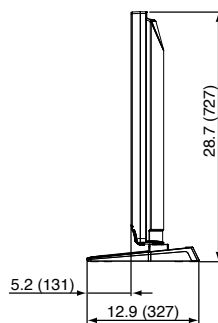

## SPECIFICATIONS

Dimensions (W x H x D)	40.2" x 28.7" x 12.9" (Including pedestal) 40.2" x 26.8" x 3.8" (TV set only)
Mass	61.8 lbs (Including pedestal)/ 56.7 lbs (TV set only)
Power Source	AC 120 V, 60 Hz
Power Consumption	385 W (Maximum)
Standby condition	0.3 W

## DIMENSIONS

Top View

Front View

Side View

Back View

Side view with the pedestal attached