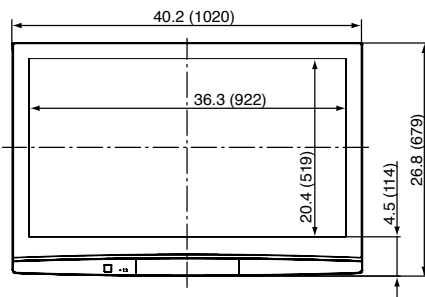

## SPECIFICATIONS

Dimensions (W x H x D)	40.2" x 28.7" x 12.9" (Including pedestal) 40.2" x 26.8" x 3.8" (TV set only)
Mass	61.8 lbs (Including pedestal)/ 56.7 lbs (TV set only)
Power Source	AC 120 V, 60 Hz
Power Consumption	385 W (Maximum)
Standby condition	0.3 W

## DIMENSIONS

Top View

Front View

Side View

Back View

Side view with the pedestal attached