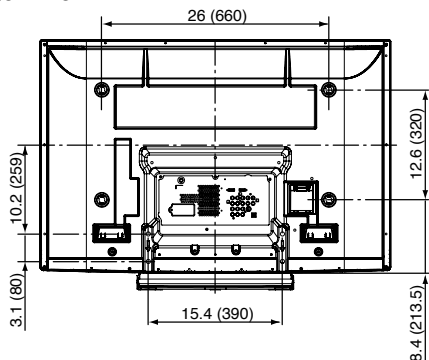

## SPECIFICATIONS

Dimensions (W x H x D)	40.2" x 28.7" x 12.9" (Including pedestal) 40.2" x 26.8" x 3.8" (TV set only)
Mass	61.8 lbs (Including pedestal)/ 56.7 lbs (TV set only)
Power Source	AC 120 V, 60 Hz
Power Consumption	385 W (Maximum)
Standby condition	0.3 W

## DIMENSIONS

Top View

Front View

Side View

Back View

Side view with the pedestal attached

## JACKS

Front Panel

Rear Panel

**Note:**

To make sure that the Plasma Television fits the cabinet properly when a high degree of precision is required, we recommend that you use the Plasma Television itself to make the necessary cabinet measurements. Panasonic cannot be responsible for inaccuracies in cabinet design or manufacture.