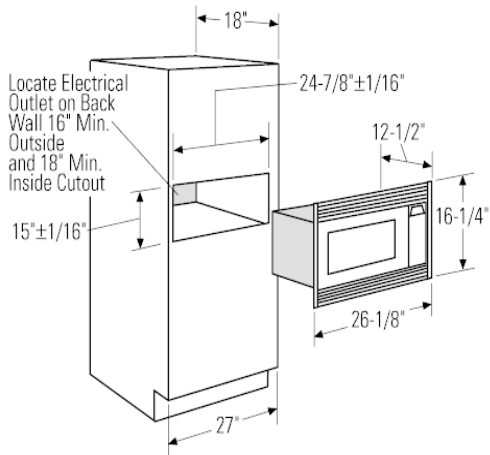

To locate a GE Monogram dealer, call 1-800-626-2000

GE Monogram® Microwave Oven

Model# ZEM200BF

APPROXIMATE DIMENSIONS (HxDxW)

- 11 3/16 in x 12 9/32 in x 23 25/32 in

CAPACITY

- Total Capacity (cubic feet) 1.00 cu ft