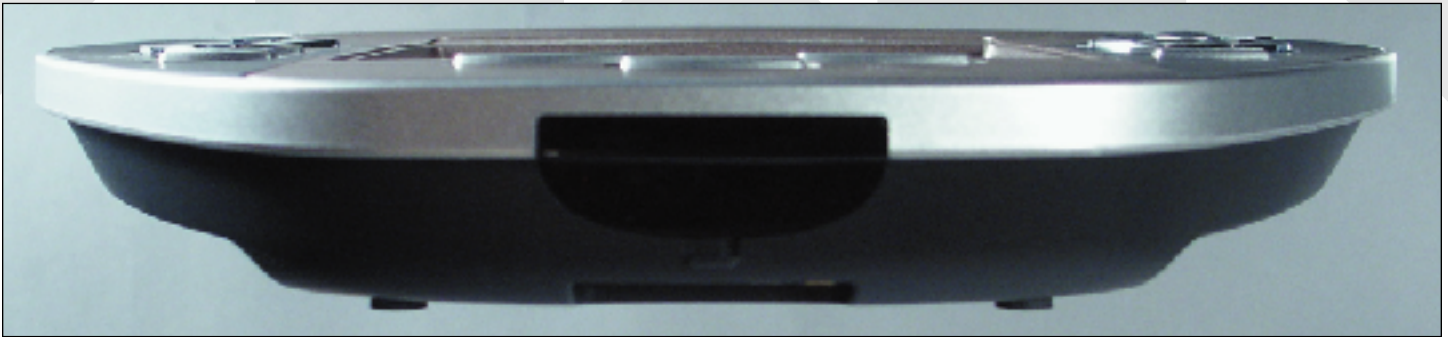

The MX-3000's ultra thin profile is carefully contoured to naturally fit your hands.