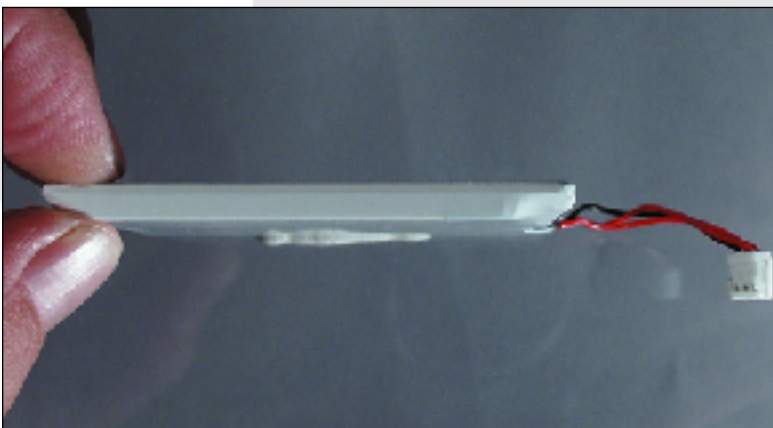

The extraordinary thinness of the MX-3000 is due to the miniaturization of all components, including the Lithium Ion rechargeable battery. This battery gives long life with heavy use. Unlike other rechargeable batteries, the MX-3000's Lithium battery has no "memory", so the remote can be stored on the charger without harming battery capacity or life.

The charger base indicates when the battery is charging or fully charged. It also provides an attractive place to store your MX-3000 when not in use.