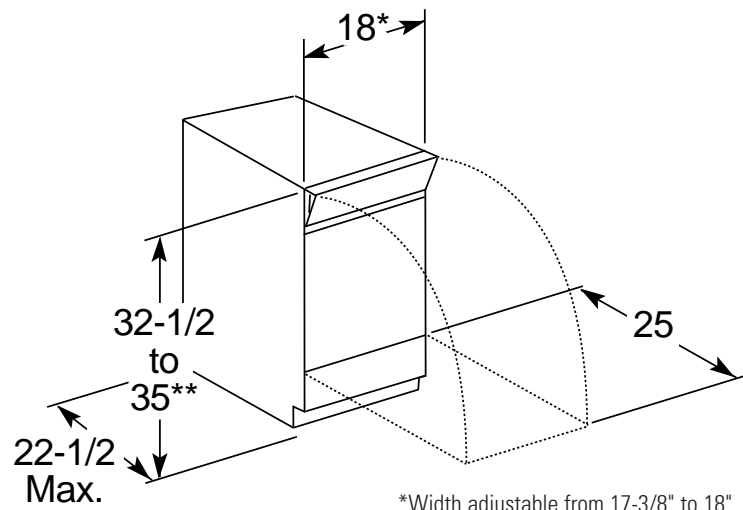

GE Appliances

GSM1800JWW/BB – GE® 18" Built-In Dishwasher

Dimensions (in inches)

*Width adjustable from 17-3/8" to 18"
 **Meets ADA countertop height requirement of 34"

Installation Information (in inches)