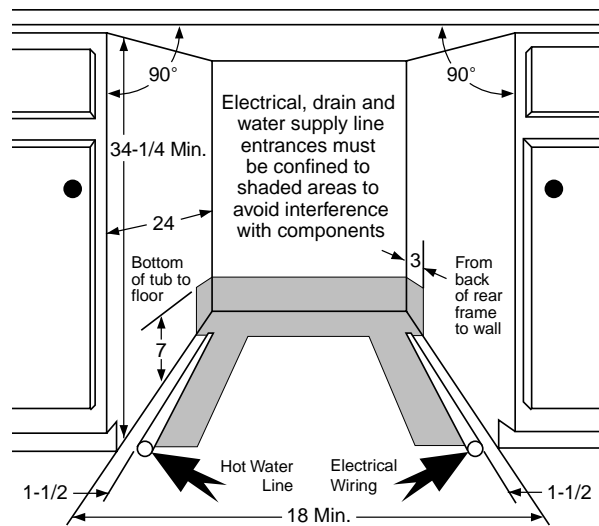

GE Appliances

GSM1800JWW/BB – GE® 18" Built-In Dishwasher

Dimensions (in inches)

*Width adjustable from 17-3/8" to 18"
 **Meets ADA countertop height requirement of 34"

Installation Information (in inches)

Electrical Rating

Voltage AC	120
Hertz	60
Total connected load amperage	9.0
Calrod® heater watts	550

For use on adequately wired 120-volt, 15-amp circuit having 2-wire service with a separate ground wire. This appliance must be grounded for safe operation.

GE Appliances

GSM1800JWW/BB – GE® 18" Built-In Dishwasher

Features and Benefits

- Stainless steel interior – A lustrous finish and lasting beauty that resists stains and corrosion.
- Standard wash system – Cleans dishes thoroughly.
- Trimless door design – Slides easily into the space between cabinets for an instant built-in look.
- Dual pumps and motors – Ensure a clean water fill with each cycle to keep food particles off clean dishes.
- Model GSM1800JWW – White on white
- Model GSM1800JBB – Black on black