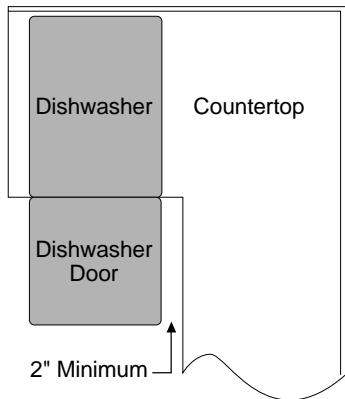

GE Appliances

GSM1800JWW/BB – GE® 18" Built-In Dishwasher

Dimensions (in inches)

*Width adjustable from 17-3/8" to 18"
 **Meets ADA countertop height requirement of 34"

Installation Information (in inches)