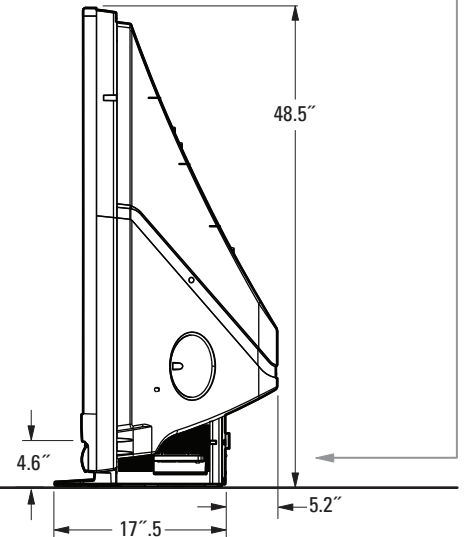

WD-82738

3D DLP HOME CINEMA TV

OVERALL DIMENSIONS (Approx.)

Height	Width	Depth	TV Weight	Operating Power Consumption
48.6"	73.2"	22.7"	134.0 lbs	217 W

BACK PANEL

TOP

FRONT

LEFT SIDE

Note: Illustrations not necessarily to scale.

Descriptions and specifications subject to change without notice. The dimensions are approximate for general information when deciding the locations and placements of the product. When creating a custom-built environment for this product, please take exact measurements from the specific unit to be installed before doing any finished carpentry. When installing the unit, allow for air circulation, ventilation, and variations due to manufacturing tolerances. The cosmetic appearance of the product may vary from that depicted here. Not responsible for typographical or printed errors.