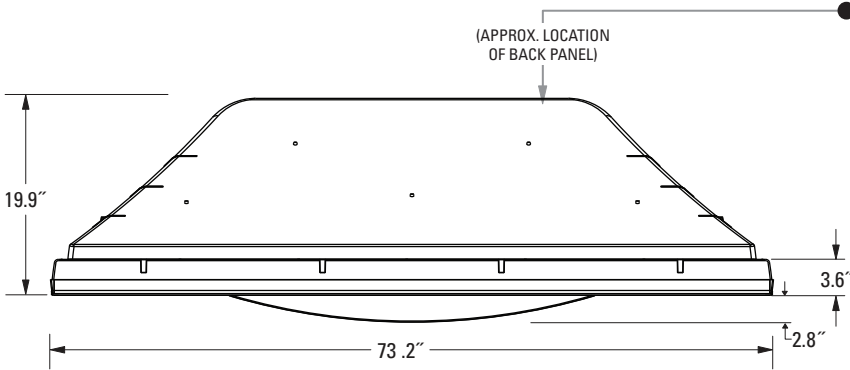

WD-82738

3D DLP HOME CINEMA TV

OVERALL DIMENSIONS (Approx.)

Height	Width	Depth	TV Weight	Operating Power Consumption
48.6"	73.2"	22.7"	134.0 lbs	217 W

BACK PANEL

TOP

FRONT

LEFT SIDE

Note: Illustrations not necessarily to scale.

Descriptions and specifications subject to change without notice. The dimensions are approximate for general information when deciding the locations and placements of the product. When creating a custom-built environment for this product, please take exact measurements from the specific unit to be installed before doing any finished carpentry. When installing the unit, allow for air circulation, ventilation, and variations due to manufacturing tolerances. The cosmetic appearance of the product may vary from that depicted here. Not responsible for typographical or printed errors.