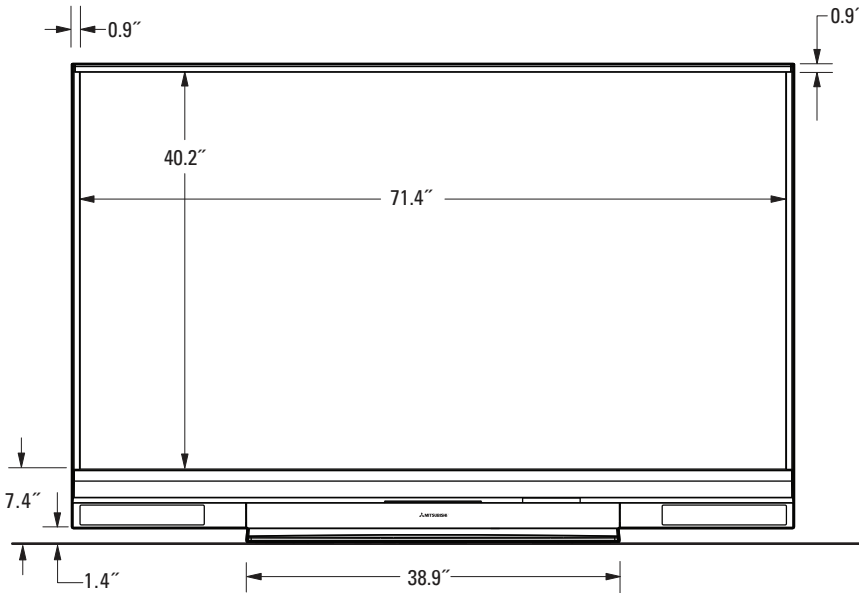

WD-82738

3D DLP HOME CINEMA TV

OVERALL DIMENSIONS (Approx.)

Height	Width	Depth	TV Weight	Operating Power Consumption
48.6"	73.2"	22.7"	134.0 lbs	217 W

BACK PANEL

TOP

FRONT

LEFT SIDE

Note: Illustrations not necessarily to scale.

Descriptions and specifications subject to change without notice. The dimensions are approximate for general information when deciding the locations and placements of the product. When creating a custom-built environment for this product, please take exact measurements from the specific unit to be installed before doing any finished carpentry. When installing the unit, allow for air circulation, ventilation, and variations due to manufacturing tolerances. The cosmetic appearance of the product may vary from that depicted here. Not responsible for typographical or printed errors.