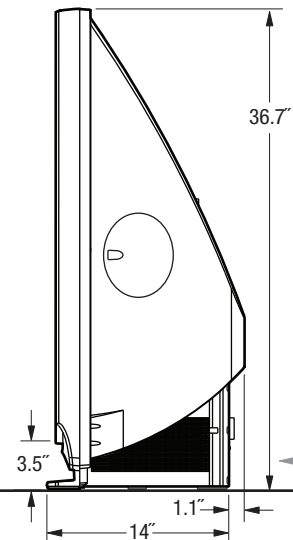

WD-60738

3D DLP HOME CINEMA TV

OVERALL DIMENSIONS (Approx.)

Height	Width	Depth	TV Weight	Operating Power Consumption
36.7"	53.9"	15.1"	60.7 lbs	217 W

TOP

BACK PANEL

FRONT

LEFT SIDE

Note: Illustrations not necessarily to scale.

Descriptions and specifications subject to change without notice. The dimensions are approximate for general information when deciding the locations and placements of the product. When creating a custom-built environment for this product, please take exact measurements from the specific unit to be installed before doing any finished carpentry. When installing the unit, allow for air circulation, ventilation, and variations due to manufacturing tolerances. The cosmetic appearance of the product may vary from that depicted here. Not responsible for typographical or printed errors.