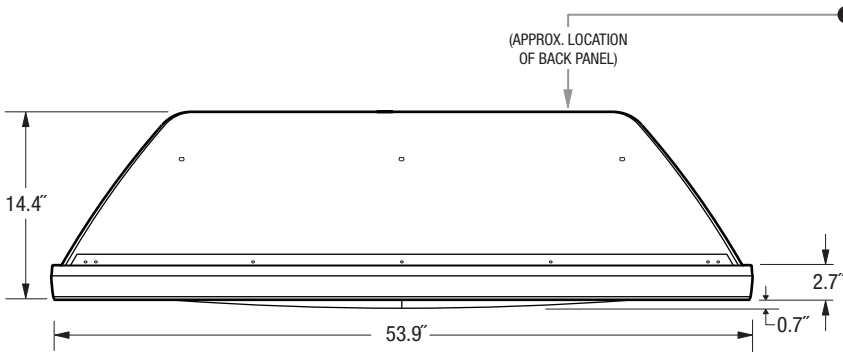

WD-60738

3D DLP HOME CINEMA TV

OVERALL DIMENSIONS (Approx.)

Height	Width	Depth	TV Weight	Operating Power Consumption
36.7"	53.9"	15.1"	60.7 lbs	217 W

TOP

BACK PANEL

FRONT

LEFT SIDE

Note: Illustrations not necessarily to scale.

Descriptions and specifications subject to change without notice. The dimensions are approximate for general information when deciding the locations and placements of the product. When creating a custom-built environment for this product, please take exact measurements from the specific unit to be installed before doing any finished carpentry. When installing the unit, allow for air circulation, ventilation, and variations due to manufacturing tolerances. The cosmetic appearance of the product may vary from that depicted here. Not responsible for typographical or printed errors.