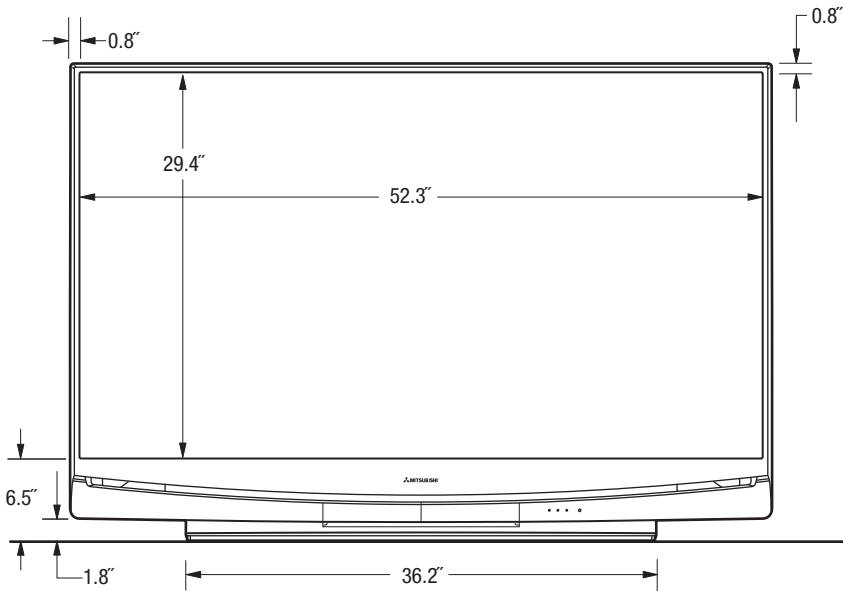

WD-60738

3D DLP HOME CINEMA TV

OVERALL DIMENSIONS (Approx.)

Height	Width	Depth	TV Weight	Operating Power Consumption
36.7"	53.9"	15.1"	60.7 lbs	217 W

TOP

BACK PANEL

FRONT

LEFT SIDE

Note: Illustrations not necessarily to scale.

Descriptions and specifications subject to change without notice. The dimensions are approximate for general information when deciding the locations and placements of the product. When creating a custom-built environment for this product, please take exact measurements from the specific unit to be installed before doing any finished carpentry. When installing the unit, allow for air circulation, ventilation, and variations due to manufacturing tolerances. The cosmetic appearance of the product may vary from that depicted here. Not responsible for typographical or printed errors.