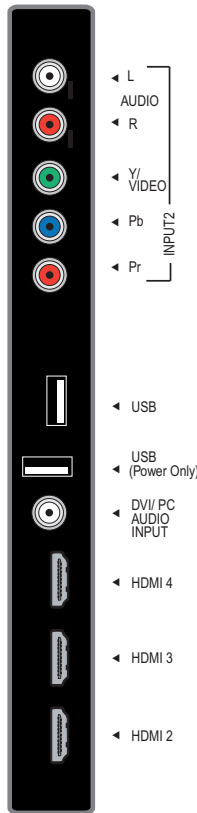

154 SERIES | IMMERSIVE SOUND LED TV

Models: LT-55154

MODEL	LT-55154
Screen Size	55"
Aspect Ratio	16:9 (widescreen)
Height (Physical)	33.3"
Width (Physical)	50.9"
Depth (Physical) w/o Foot	2.9"
Height On Base	34.6"
Weight (Physical)	63.6 lbs
PACKAGING	
Height (Carton)	38.7"
Width (Carton)	56.3"
Depth (Carton)	15.9"
Weight (Carton)	74.8 lbs
UPC Code	082400030061
POWER CONSUMPTION	
Operating	140 watts
Standby	.96 watts
Energy Star	Yes

BACKPANEL

SIDE PANEL

BOTTOM PANEL