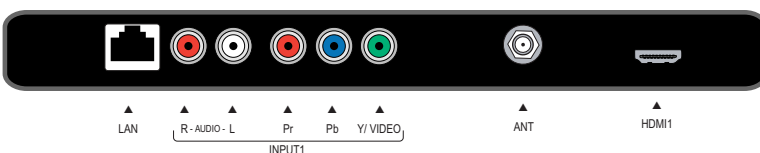

LCD PANEL	
Display Type	LCD
Backlight	Edge Lit LED
Pixel Resolution (horizontal x vertical*)	1920 x 1080
Frame Refresh Rate	120Hz
VIDEO PERFORMANCE	
Mitsubishi Exclusive 6-Color Processor	Yes
Plush1080p 5G 12-Bit Video Processing	Yes
HDMI™	4
Deep Color (36-Bit) and x.v.Color™	Yes
True120Hz	Variable
Improved Video Noise Reduction	Yes
Picture Format Modes (4:3 sources)	6
Picture Format Modes (16:9 sources)	4
AUDIO PERFORMANCE	
12-Speaker System	Yes
Surround Sound Processor	Dolby Digital 5.1
Output Power (watts)	2w x12
Center Channel Mode	Yes
Surround Preouts	Yes
Level Sound (dynamics limiter)	Yes
Digital Output (PCM) for All Analog Sources	Yes
USER CONTROLS	
Easy Connect™	Yes
Surround Sound Setup	Manual
A/V Adjustment (Memorized By Input)	Yes
HDMI CE Control	Yes
Video Modes: Brilliant/Bright/Natural/Game	Yes
TUNING	
Combined Tuner Analog/Digital/Cable (in the clear)	1
Antenna (RF) Inputs	1
MEDIA CONNECTIVITY	
StreamTV™ Internet Media	VUDU Apps
Wireless Connectivity 802.11n	Optional Adapter
Ethernet Port	1
USB Ports (Media/Accessory Power)	1/1
INPUTS	
Component/Composite Combined Video Inputs	2
Center Channel Input	1
HDMI™ Inputs	4
480i, 480p, 720p, 1080i (60Hz)	Yes
1080p (24Hz, 30Hz, 60Hz)	Yes
OUTPUTS	
Stereo Audio Output	Fixed/Variable/Rear
Variable Subwoofer Output	1
Digital Audio Output (Dolby® Digital / PCM)	Optical
HDMI DIGITAL PC COMPATIBILITY	
640 x 480, 800 x 600, 1024 x 768, 1280 x 720, 1365 x 768, 1280 x 1024 @ 60Hz	Yes
1920 x 1080 @ 24Hz, 30Hz, 60Hz	Yes
REMOTE CONTROL	
Remote Control	Universal
CUSTOMIZATION FEATURES	
Direct IR Input Selection	Yes
Direct IR Format Selection	Yes
Independent IR Power ON / OFF	Yes