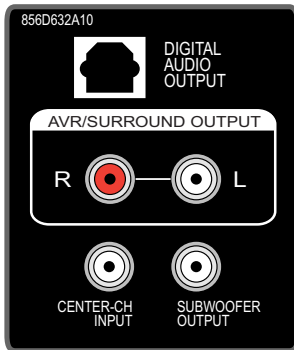

154 SERIES | IMMERSIVE SOUND LED TV

Models: LT-55154

MODEL	LT-55154
Screen Size	55"
Aspect Ratio	16:9 (widescreen)
Height (Physical)	33.3"
Width (Physical)	50.9"
Depth (Physical) w/o Foot	2.9"
Height On Base	34.6"
Weight (Physical)	63.6 lbs
PACKAGING	
Height (Carton)	38.7"
Width (Carton)	56.3"
Depth (Carton)	15.9"
Weight (Carton)	74.8 lbs
UPC Code	082400030061
POWER CONSUMPTION	
Operating	140 watts
Standby	.96 watts
Energy Star	Yes

BACKPANEL

SIDE PANEL

BOTTOM PANEL