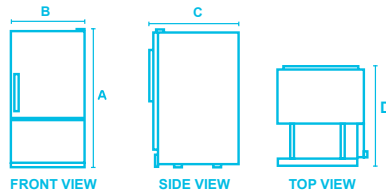

REFRIGERATOR STORAGE FEATURES

Clear Humidity-Controlled Garden Fresh™ Crisper Drawers	2	2	2	2	2
Adjustable Spillsaver™ Glass Shelves	1 Full-Width 2 Half-Width	1 Full-Width 2 Half-Width	4 Half-Width	4 Half-Width	4 Half-Width
Adjustable Door Bins	4 Opaque	4 Opaque	4 Opaque	4 Opaque	4 Opaque
Gallon Door Storage	•	•	•	•	•
Dairy Center	•	•	•	•	•
Clear Half-Width Deli Drawer	•	•	•	•	•

FREEZER STORAGE FEATURES

Door Design	Easy Reach™ Door	Easy Reach™ Door	EasyFreezer™ Pull-Out Drawer with EasyClose Drawer Track System	EasyFreezer™ Pull-Out Drawer with EasyClose Drawer Track System	EasyFreezer™ Pull-Out Drawer with EasyClose Drawer Track System
Freezer Door Bin	•	•			
Slide-Out Upper Freezer Basket			•	•	•
Glide-Out Wire Freezer Basket	•	•	With QuickSplit™ Organizer	With QuickSplit™ Organizer	With QuickSplit™ Organizer
Ice Service Rack			•	•	•
Optional Ice Maker Kit	IC11B	IC11B	IC11B	IC11B	IC11B
Colors	W	W, B	W, Q, B, S, D	W, Q, B, S, D	W, Q, B, D

Dimensions

Overall Height (A)	66¾"	69¾"	66¾"	69¾"	69¾"
Cabinet Width (B)	29¾"	32¾"	29¾"	32¾"	35¾"
Cabinet Depth with Door Handle (C)	33¾"	33¾"	33¾"	33¾"	33"
Cabinet Depth with Door at 90° (D)	59"	62"	59"	62½"	62"