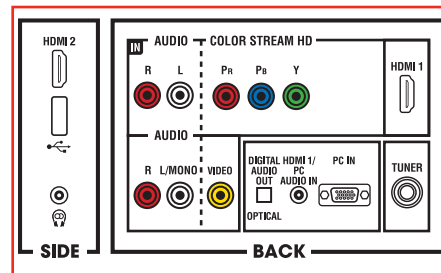

26CV100U

Specifications

TV

Screen Size	26.0" diagonal widescreen TFT LCD
ATSC/NTSC/QAM Digital Tuning	•
Pixel Resolution	1366 x 768
Aspect Ratio	16:9
Dynamic Backlight Control	•
Brightness	450 cd/m2
Contrast Ratio	3000:1
Comb Filter	•
Viewing Angles H/V	176°/176°
Response Time	8.5ms
Cinema Mode	•
8 Mode Picture Size Adjustment	•

AUDIO

Dolby® Digital/DTS® Compatible	•
Bottom Mount Stereo Speakers	•
Bass/Treble Balance	•

CONVENIENCE

Auto Channel Memory	•
Sleep (Off) Timer	•
Closed Caption	•
Gaming Mode	•
V-Chip	•
Tri-Lingual Select, Multi-Subtitle Select	•
OSD Language	English/French/Spanish
Channel Label/Video Label w/ direct input selection	•
Remote Control	Unified

DVD

Playable Disc Types¹	DVD/DVD-R/DVD-RW/ CD/CD-R/CD-RW/VCD
WMA Playback¹	•
MP3 Playback¹	•
Digital Picture Zoom	•
Fast Scan	•
Slow-Motion	•
Multi-Camera Angle Select	•

TERMINALS

Inputs

HDMI® Digital Inputs	2 (1 rear, 1 side)
ColorStream® HD Component Video Input	1
RCA-Video	1 rear
L-R Audio	1 rear
RF	1
PC Input	D-Sub 15
USB Port	1 Side

Outputs

Digital Audio Out	1 Optical (DVD only)
Headphone Jack	1

PRODUCT & PACKAGING

VESA® Mounting Pattern²	200 x 100 mm
Unit Dimensions with stand (WHD) in.	26.22 x 19.29 x 10.24
Unit Dimensions without stand	26.22 x 17.72 x 3.79
Carton Dimensions	35.31 x 22.01 x 7.36
Unit Weight	19.4 lbs
Carton Weight	25.5 lbs
UPC Code	022265003374

¹ Some DVD-R/DVD-RW and CD-R/CD-RW discs may be incompatible due to laser pick up and disc design. CD-R/CD-RW discs must be recorded using CD-DA method for CD audio playback. The DVD player in this TV may not support some MP3/WMA/JPEG recordings due to differences in recording formats, disc structure, or condition of the disc (use of CD-RW for MP3 files is not recommended). See owner's manual for more information.

² If you decide to wall mount your Toshiba television, always use a UL Listed wall bracket appropriate for the size and weight of the television.

<http://www.tacp.toshiba.com> Customer Solutions: 800.631.3811

© Toshiba America Consumer Products, L.L.C.

82 Totowa Road, Wayne, NJ 07470 (2009). All Rights Reserved (10/09.4)

ColorStream is a registered trademark of Toshiba America Consumer Products, L.L.C. Dolby and the double-D symbol are registered trademarks of Dolby Laboratories. DTS and the Symbol are registered trademarks & the DTS logos are trademarks of DTS, Inc. ENERGY STAR is a registered mark owned by the U.S. Government. HDMI, the HDMI logo and High-Definition Multimedia Interface are trademarks or registered trademarks of HDMI Licensing L.L.C. in the United States and other countries. VESA is a registered trademark of Video Electronics Standards Association.

Product design and specifications subject to change or modification without notice.