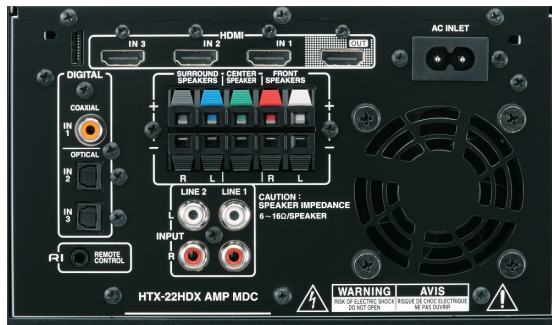

HTX-22HDXST Full-Range Bass Reflex Speakers

- 3 1/4" (8 cm) Cone
- Max. Input Power: 40 W
- Impedance: 6 ohms
- Frequency Response: 70 Hz–20 kHz
- Magnetically Shielded
- Gloss Finished

SPECIFICATIONS

5.1-Channel Amplifier with Built-in Subwoofer

Power Output	
FL/FR/C/SL/SR	25 W/Ch (6 ohms, 1 kHz, 1%, 1 channel driven, FTC)
Subwoofer	60 W (3 ohms, 100 Hz, 1 channel driven, FTC)
Frequency Response	
Subwoofer	35 Hz–200 Hz
Signal-to-Noise Ratio	105 dB (Line, Direct mode, IHF-A)
Speaker Impedance	6 ohms –16 ohms
Speaker Driver	6 1/2" (16 cm) cone
Power Supply	AC 120 V~, 60 Hz
Power Consumption	140 W
Dimensions (W x H x D)	8 3/16" x 13 1/4" x 12 3/16" (217 x 337 x 310 mm)
Weight	20.9 lbs. (9.5 kg)

Front Speakers

Speaker Type	Full-range, Bass reflex
Drivers	3 1/4" (8 cm) cone
Impedance	6 ohms
Output Sound Pressure Level	80 dB/W/m
Frequency Response	70 Hz–20 kHz
Dimensions (W x H x D)	4" x 6 3/16" x 4 3/16" (101 x 161 x 111 mm)
Weight	1.8 lbs. (0.8 kg)

CARTON

Dimensions (W x H x D)	16 1/16" x 24 3/16" x 11 15/16" (408 x 617 x 303 mm)
Weight	28.7 lbs. (13.0 kg)

UPC CODE

(B) 751398009471

Supplied Accessories

- Speaker cables
- Optical digital audio cable
- Power cord
- Speaker spacers
- Instruction manual
- Remote controller
- AA (R6) batteries x 2

ONKYO
IMAGINATIVE SIGHT & SOUND