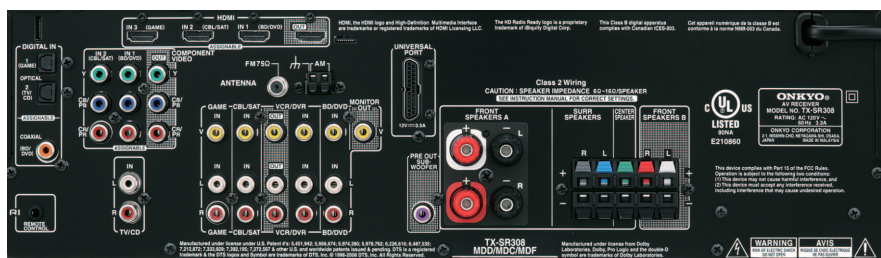

VIDEO SECTION

Input Sensitivity/Output Level and Impedance	
Video	1.0 Vp-p/75 ohms (Component)
	0.7 Vp-p/75 ohms (Component Pa/Ca, Pr/Cr)
	1.0 Vp-p/75 ohms (Composite)
Component Video Frequency Response	
	5 Hz–100 MHz/0 dB, -3 dB

TUNER SECTION

Tuning Frequency Range	
FM	87.5 MHz–107.9 MHz
AM	530 kHz–1,710 kHz
FM/AM Preset Memory	
	40 stations

GENERAL

Power Supply	AC 120 V~, 60 Hz
Power Consumption	3.3 A
Dimensions (W x H x D)	17 1/8" x 5 7/8" x 12 7/8" (435 x 151.5 x 328.5 mm)
Weight	17.6 lbs. (8.0 kg)

CARTON

Dimensions (W x H x D)	21 1/8" x 10 7/8" x 16 7/8" (537 x 268 x 416 mm)
Weight	22.9 lbs. (10.4 kg)

UPC CODE

(B) 751398009228

Supplied Accessories

- Indoor FM loop antenna • AM loop antenna • Speaker cable labels
- Instruction manual • Quick start guide • Remote controller
- AA (R6) batteries x 2

ONKYO
IMAGINATIVE SIGHT & SOUND