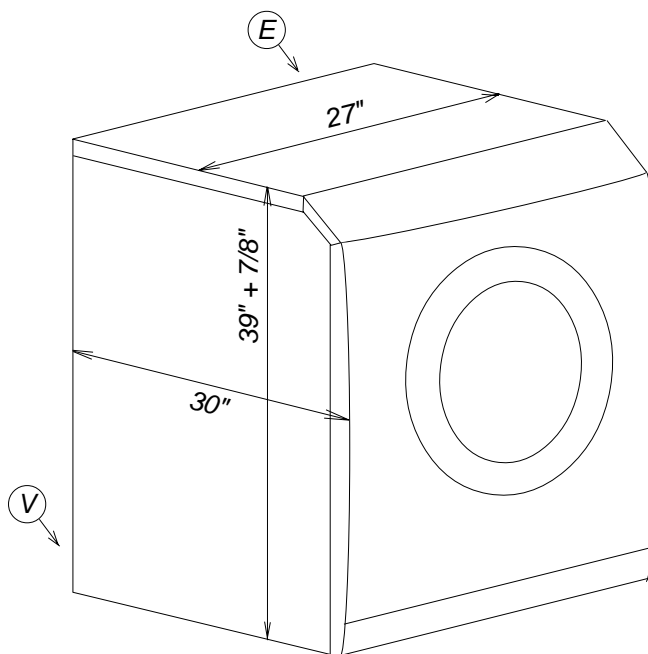

# Product Dimensions

### Location Codes

- E - 240 Volt - 30 Amp - 5 foot 4 -wire molded plug power supply connects upper right rear (NEMA 14-30)
- V - 4" Vent connects lower left rear

### T9802

Rear View

Side View

Location Codes
<i>E - 240 Volt - 30 Amp - 5 foot 4-wire molded plug power supply connects upper right rear (NEMA 14-30)</i>
<i>V - 4" Vent connects lower left rear</i>
Notes
<b>• All installations must be done in accordance with local codes</b>
<b>• 3 Prong adapter is available for older outlets</b>