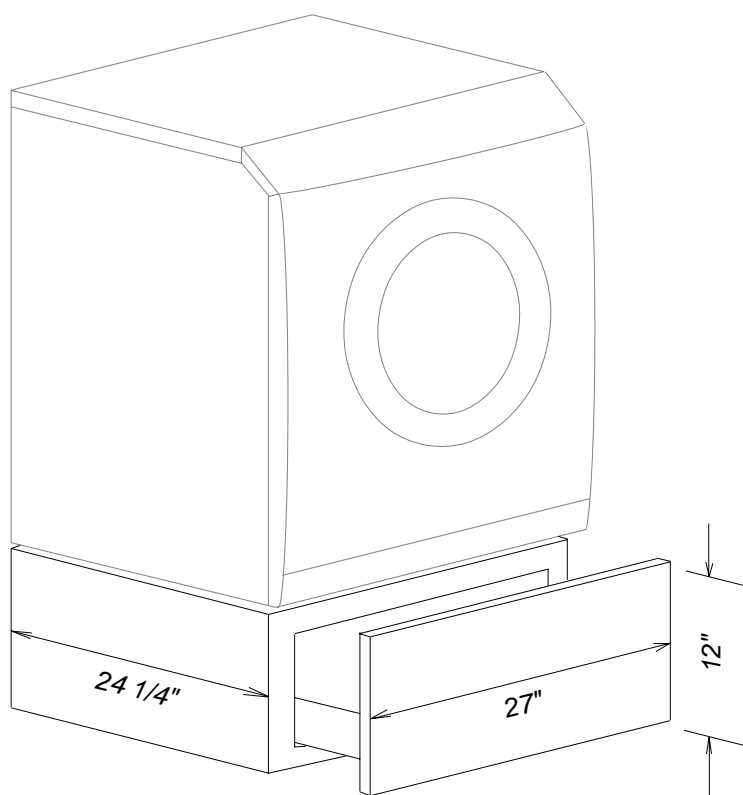

Product Dimensions

Laundry Stand

WTS430

Notes

- All installations must be done in accordance with local codes

NOTE: Drawing is not to scale.
SPECIFICATION SHEETS 102809