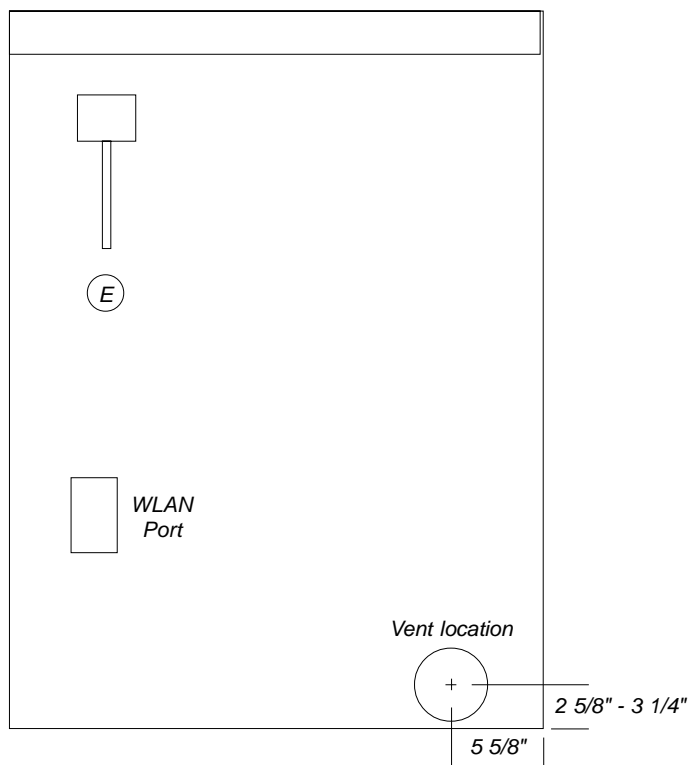

### Location Codes

- E - 240 Volt - 30 Amp - 5 foot 4 -wire molded plug power supply connects upper right rear (NEMA 14-30)
- V - 4" Vent connects lower left rear

### Notes

- **All installations must be done in accordance with local codes**
- **3 Prong adapter is available for older outlets**

NOTE: Drawing is not to scale.  
SPECIFICATION SHEETS 102809

# Product Dimensions

### T9802

Rear View

Side View

Location Codes
<i>E - 240 Volt - 30 Amp - 5 foot 4-wire molded plug power supply connects upper right rear (NEMA 14-30)</i>
<i>V - 4" Vent connects lower left rear</i>
Notes
<b>• All installations must be done in accordance with local codes</b>
<b>• 3 Prong adapter is available for older outlets</b>