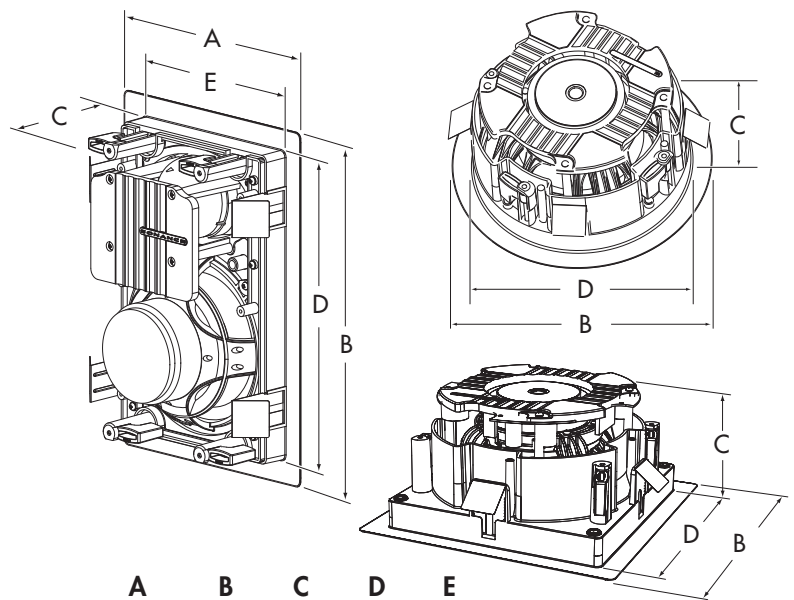

Features:

- Micro-trim steel grille has only 0.20" of trim for a sleek, modern appearance. Powerful neodymium magnet grille attachment eases installation.
- Available in three shapes (rectangle, square, and round), so the designer can select the shape that best suits the architectural space while satisfying the client's desire for high-quality audio performance.
- Carbon fiber cone woofers and silk dome tweeters deliver audiophile-quality sound.
- Pivoting tweeters direct sound at listeners for improved stereo performance, even from less-than-ideal mounting locations.
- All Visual Performance Series Small speakers can be retrofitted into existing cutouts for Sonance Original Series Small speakers without modification.
- Grilles and frames can be painted together, saving installation time.
- Roto-Lock® mounting clamps and FastMount® tabs allow quick, easy installation.

Dimensions:

	A	B	C	D	E
VP4X	5 ⁹ / ₁₆ " 142mm	8 ⁷ / ₈ " 225mm	3" 76mm	8 ¹ / ₁₆ " 205mm	4 ⁵ / ₈ " 118mm
VP4XS	6 1/2" 165mm	6 1/2" 165mm	3 ⁵ / ₈ " 92mm	5 ⁵ / ₈ " 143mm	5 ⁵ / ₈ " 143mm
VP4XR	6 ⁷ / ₈ " Dia. 175mm	3 1/2" 89mm	5 ⁷ / ₈ " Dia. 149mm		

VP45S (W x H x D):	6 1/2" x 6 1/2" x 3 5/8" (165mm x 165mm x 92mm)
VP45R (Dia. x D):	6 7/8" x 3 1/2" (175mm x 89mm)
Cutout Dimensions	
VP45 (W x H):	4 5/8" x 8 1/16" (117mm x 205mm)
VP45S (W x H):	5 5/8" x 5 5/8" (143mm x 143mm)
VP45R (Dia):	5 5/8" (149mm)
Shipping Weight:	6 lbs (2.8kg) pair