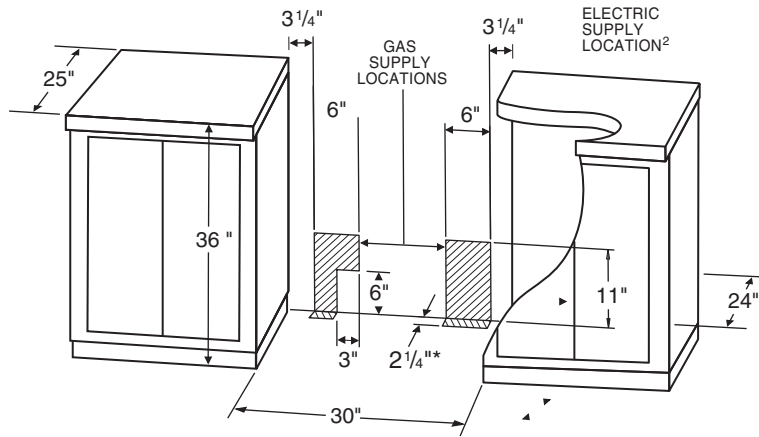

30" FREE-STANDING GAS RANGE

Style of product may vary from picture

PRODUCT DIMENSIONS

	INCHES	CENTIMETERS
A ¹	25	63.5
B	29 7/8	75.9
C ²	36	91.4
D ²	46 3/4	118.7

MODEL SKU_s

MGR5752BDW
 MGR5752BDB
 MGR5752BDQ
 MGR5752BDS

NOTES:

1. Depth excluding handle. Dimension given is from wall to front of oven door.
Add 1 1/4" to depth for control panel (gas models).
2. May vary slightly depending upon leveling legs.