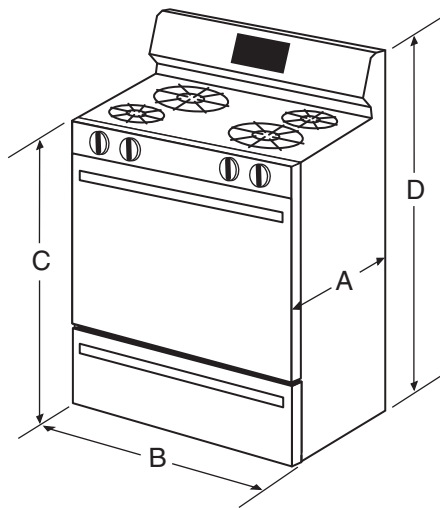

30" FREE-STANDING GAS RANGE

Style of product may vary from picture

PRODUCT DIMENSIONS

	INCHES	CENTIMETERS
A ¹	25	63.5
B	29 7/8	75.9
C ²	36	91.4
D ²	46 3/4	118.7

MODEL SKU_s

MGR5752BDW
 MGR5752BDB
 MGR5752BDQ
 MGR5752BDS

NOTES:

1. Depth excluding handle. Dimension given is from wall to front of oven door.
Add 1 1/4" to depth for control panel (gas models).
2. May vary slightly depending upon leveling legs.