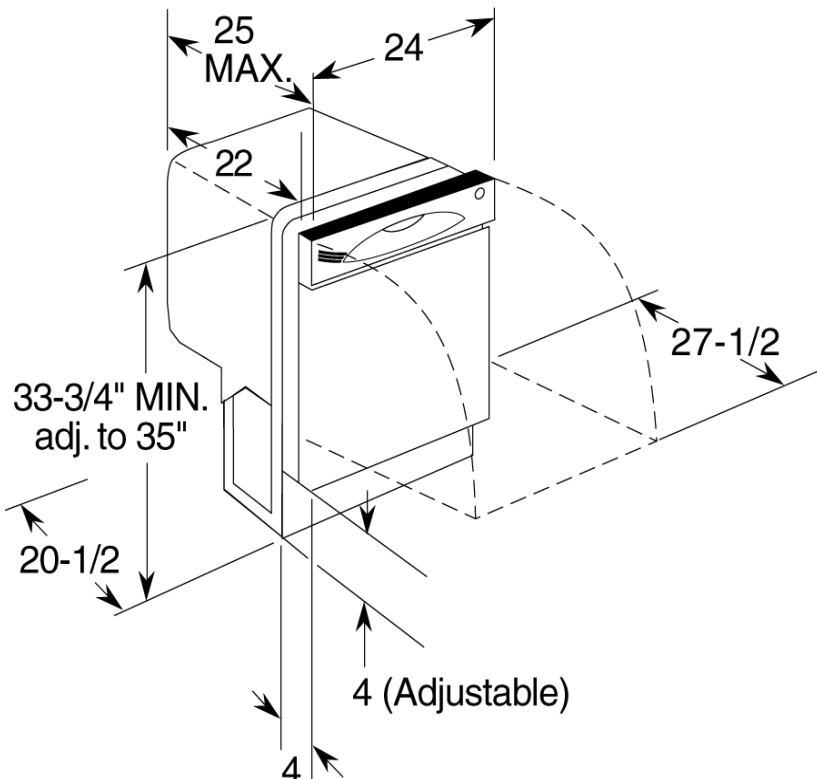

GE® Tall Tub Built-In Dishwasher

Model#: GLD4406RWW

Also available in...

CleanSteel
GLD4456RCS

Stainless
GLD4466RSS

Black
GLD4406RBB

WARRANTY	
Parts Warranty	Limited 1-year entire appliance
Labor Warranty	Limited 1-year entire appliance
For models produced on or after January 1, 2006	Yes
See written warranty for full details	Yes
ECONOMICAL / QUIET	
Quiet Package	QuietPower™ 57
Sealed Toe Kick	Yes
Quiet Water Valve	Yes
Motor Type	QuietPower™ Motor
Outer Wrap	Insulation Blanket
Door Insulation	Mastic
POWER / RATINGS	
Calrod Heater Watts	Multi-Wattage
Volts/Hertz/Amps	120v; 60Hz; 9.9A
APPEARANCE	
Color Appearance	White on White
Door Style	Long Door
Installation	Hard Countertop GPF65
Door Appearance	Full-length flat door
Door Panel Color	Trimless White
Control Panel Color	White
FEATURES	
Style	Built-In
Tub and Door Liner	PermaTuf®
Tub Type	Tall Tub
Electronic	Yes
9 Touchpads	Yes
Front Controls	Yes
Start / Cancel / Reset Pad	Yes
Last Cycle Memory	Yes
1 "Clean" Light / 1 "Sanitized" Light	Yes
Cycle Progress Indicators	Yes
Audible End-of-Cycle Signal	Yes
Child Lock	Yes
6-Level	Yes
PureClean	Yes
Dual Pumps and Motors	Yes
Piranha™ Hard Food Disposer	Yes
Automatic Temperature Control	Yes
Sensor	SaniSensor™
3-Direct Feed	Yes
Lower	Yes
Middle	Yes
Upper	Yes
Water Filtration System	100% 5-Stage Filtration with ExtraFine™ Filter

GE® Tall Tub Built-In Dishwasher

Model#: GLD4406RWW

Dispenser	Rinse Aid with Indicator and Adjustment
Number of Cycles	4
Normal Wash	Yes
Light Wash	Yes
SaniWash (NSF Certified)	Yes
Rinse Only	Yes
Number of Options	5
Heated Dry On/Off	Yes
Delay Start 2¼/8 Hr.	Yes
TempBoost	Yes
Steam PreWash	Yes
Rack Features	1 Piece Silverware Basket with 3 Cell Covers
Racking System	Towerless
Number of Place Settings	Up to 15
Deep Tiered	Yes
Removable	Yes
Lower Rack	Towerless
Multi-Wattage Calrod Heater	Yes
Convection Dry	Yes
Exterior Style	Traditional
Latch	Squeeze
Leveling System	Leveling Screws